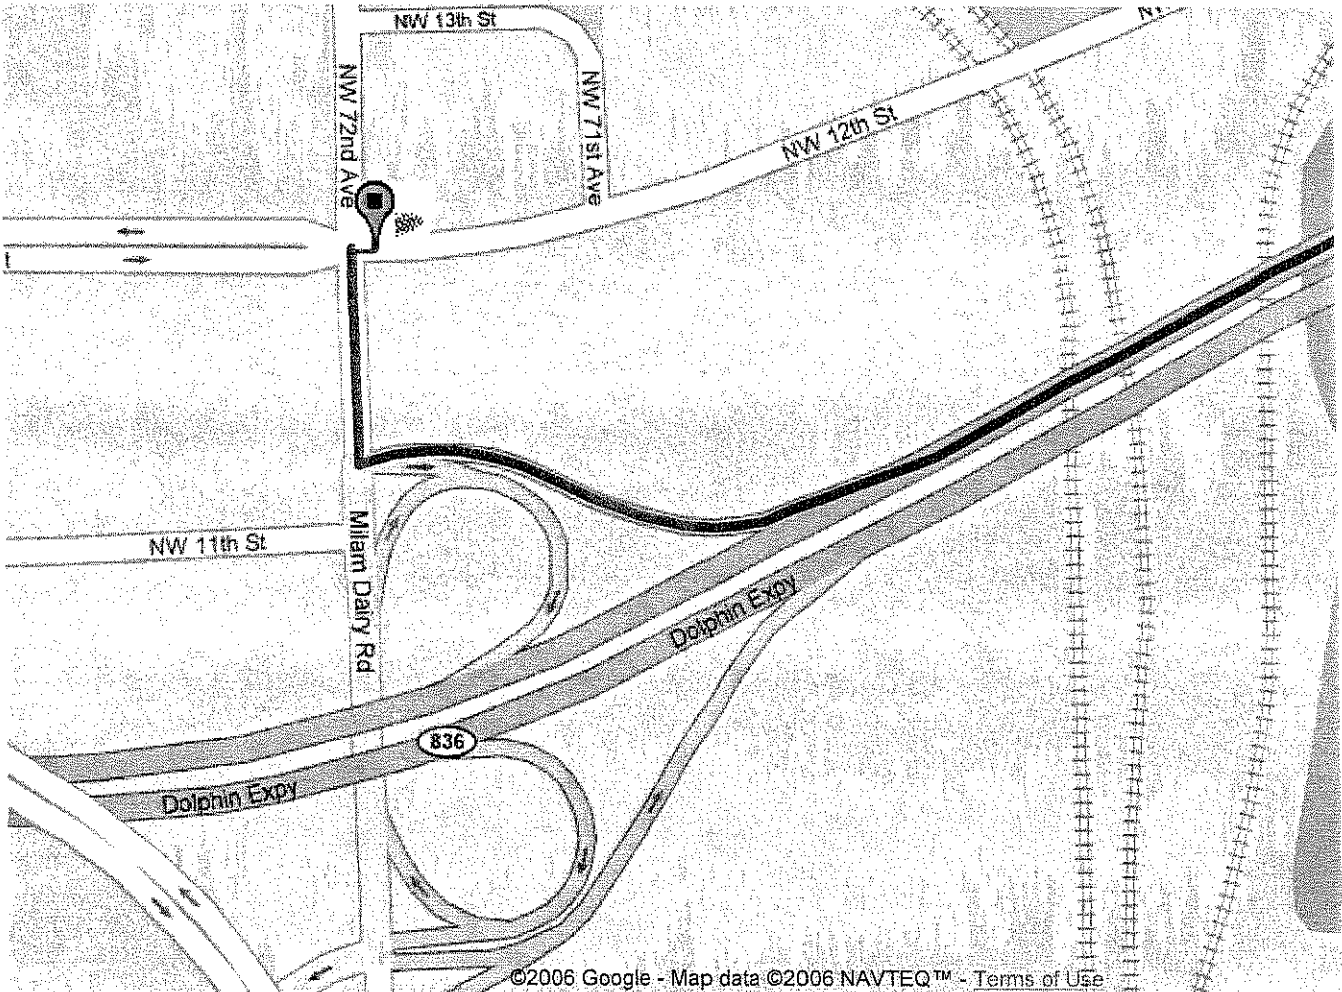

A P ATLANTIC tel# 305 594-4022

Start address: 2800 Silver Star Rd  
Orlando, FL 32808

End address: 7190 NW 12th St  
Miami, FL 33126

Distance: 241 mi (about 4 hours 19 mins)

- |   |
|---|
| 1. Head east from Silver Star Rd - go 0.2 mi                      |
| 2. Turn right at N John Young Pky - go 2.5 mi                     |
| 3. Continue on S John Young Pky - go 2.3 mi                       |
| 4. Bear right into the I-4 W entry ramp to Tampa - go 2.4 mi      |
| 5. Take the Florida's Turnpike exit 77 to Miami/Ocala - go 1.1 mi |
| 6. Merge into Florida's Tpke - go 66 mi                           |
| 7. Continue on Florida's Tpke S - go 150 mi                       |
| 8. Continue on I-95 S - go 8.8 mi                                 |
| 9. Take the SR-836 W exit 3A to Airport/Medical - go 0.3 mi       |
| 10. Bear left onto the Dolphin Expy ramp - go 0.1 mi              |
| 11. Merge into SR-836 W - go 6.5 mi                               |
| 12. Take the NW 72nd Ave exit - go 0.2 mi                         |
| 13. Turn right at Milam Dairy Rd/NW 72nd Ave - go 0.1 mi          |