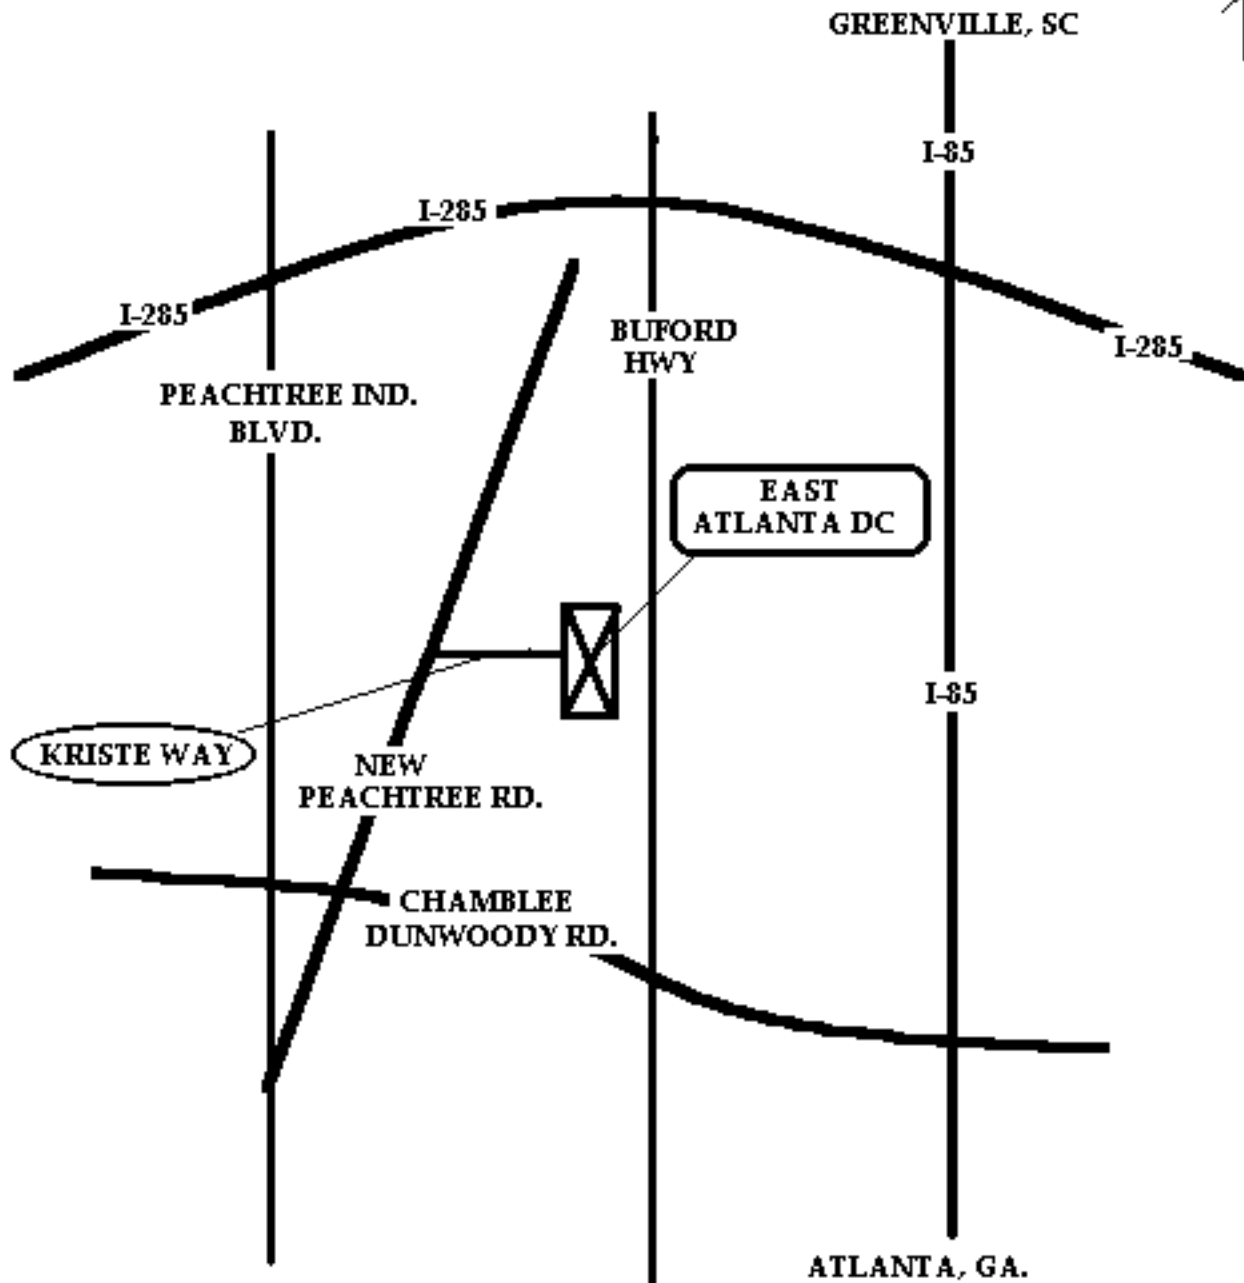

PERRY TRAFFIC CENTER

EAST ATLANTA DC
5000 KRISTIE WAY
CHAMBLEE, GA. 30341

LOCATION:

DATE: 8-24-00

LSS: 3311

Notes:

Safety Hazards: