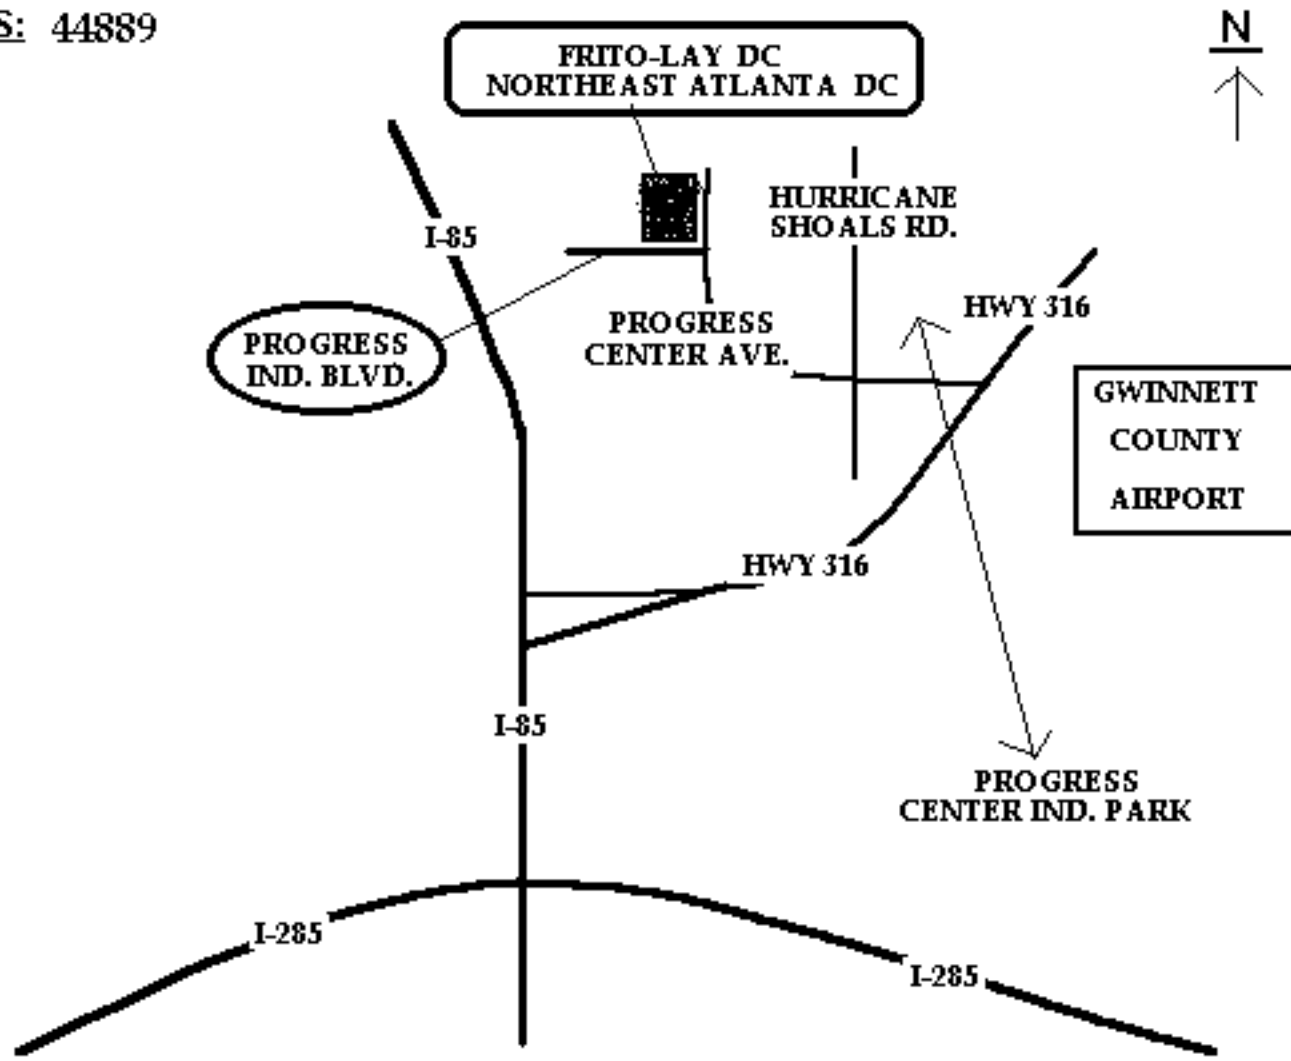

PERRY TRAFFIC CENTER

NORTHEAST ATLANTA DC
PROGRESS IND. BLVD.

LOCATION: LAWRENCEVILLE, GA.

DATE: 8-24-00

LSS: 44889

Notes:

Safety Hazards: