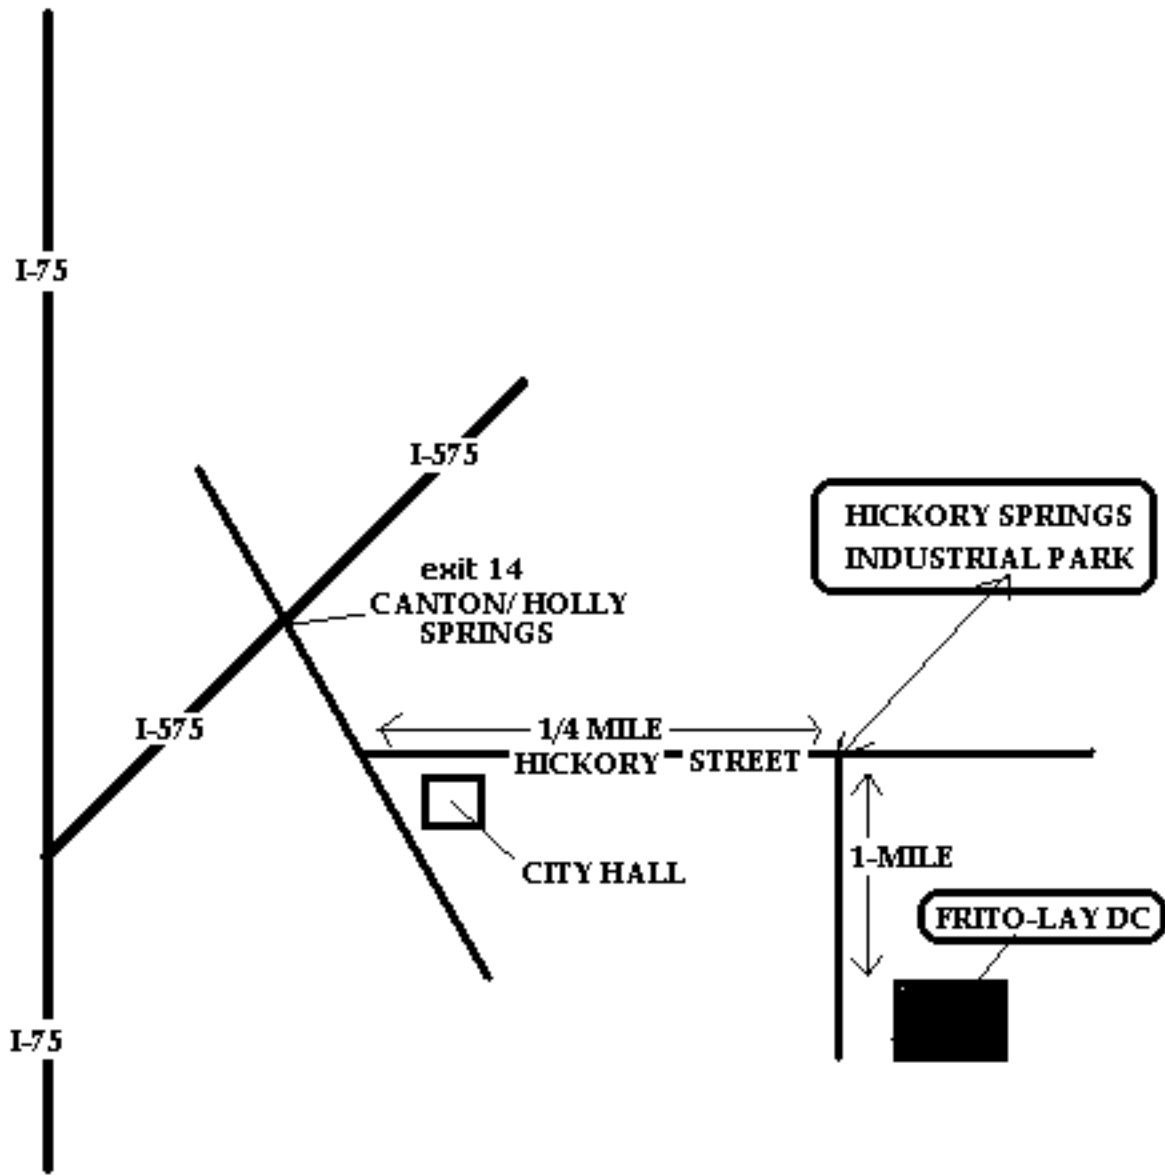

# PERRY TRAFFIC CENTER

NORTHWEST DC

140 HICKORY SPRINGS IND. DR.

LOCATION: CANTON, GEORGIA, 30115  
770-345-1529

DATE: 8-24-00

LSS: 3316

Notes:

Safety Hazards: