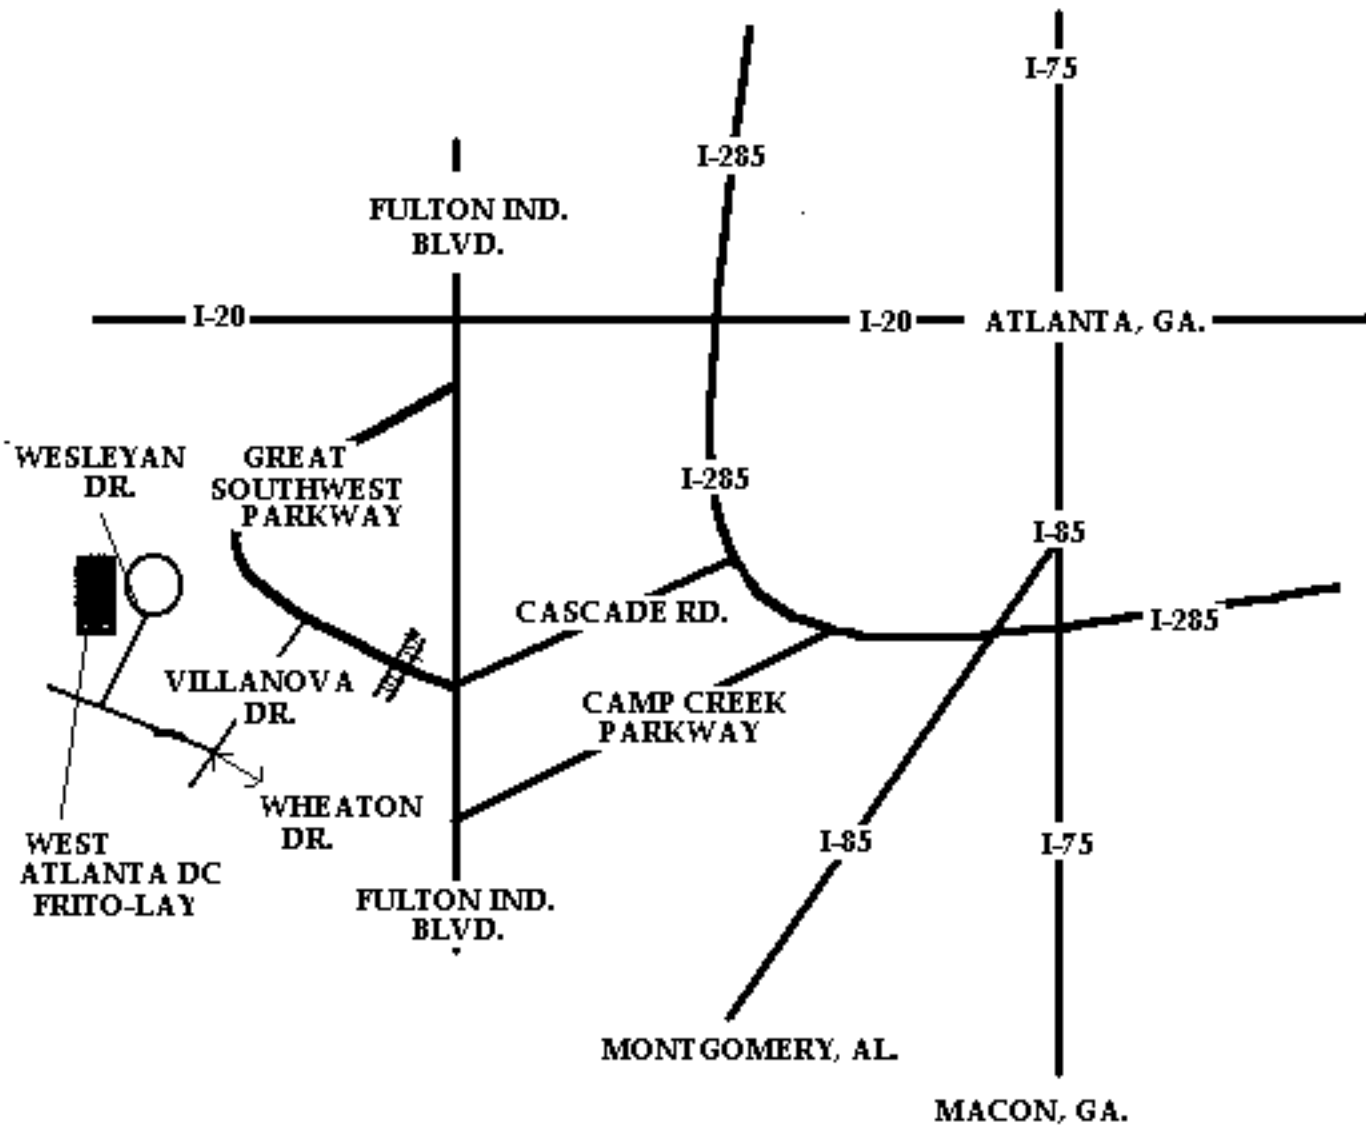

PERRY TRAFFIC CENTER

WEST ATLANTA DC
WESLEYAN DRIVE
ATLANTA, GA.

LOCATION:

DATE: 8-24-00

LSS: 3321

Notes:

Safety Hazards: