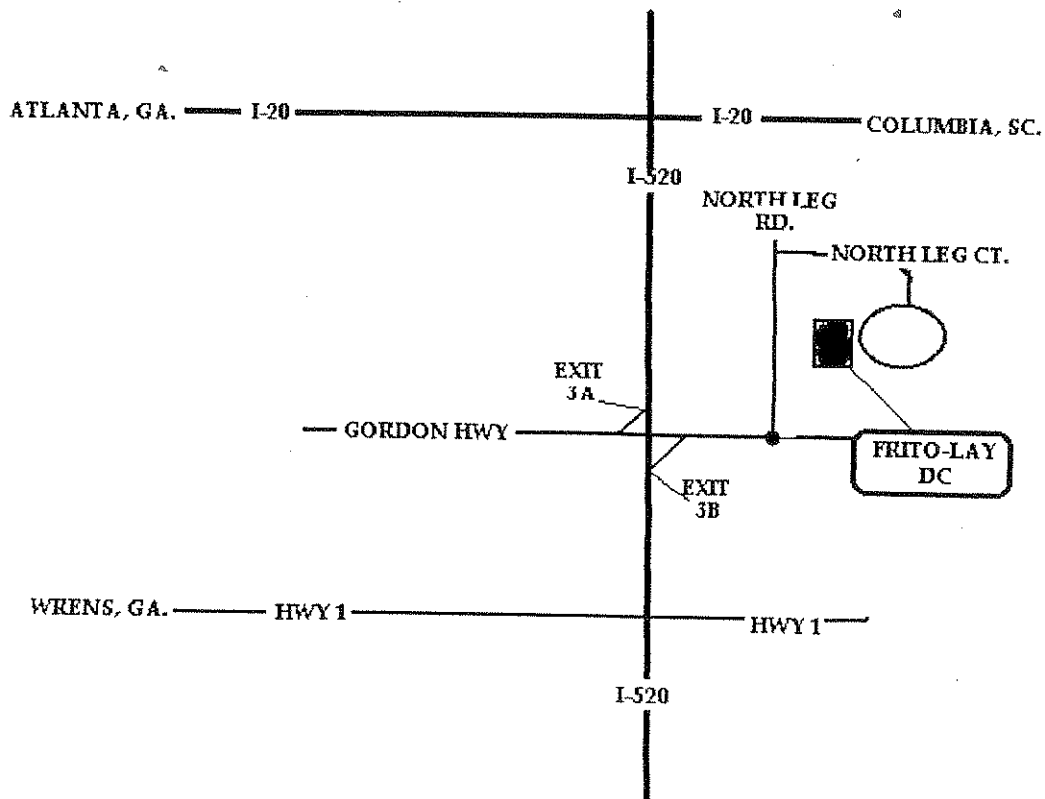

# PERRY TRAFFIC CENTER

LOCATION: AUGUSTA DC  
NORTH LEG CT.  
AUGUSTA, GA.

DATE: 8-24-00

LSS: 3363

Notes:

Safety Hazards: