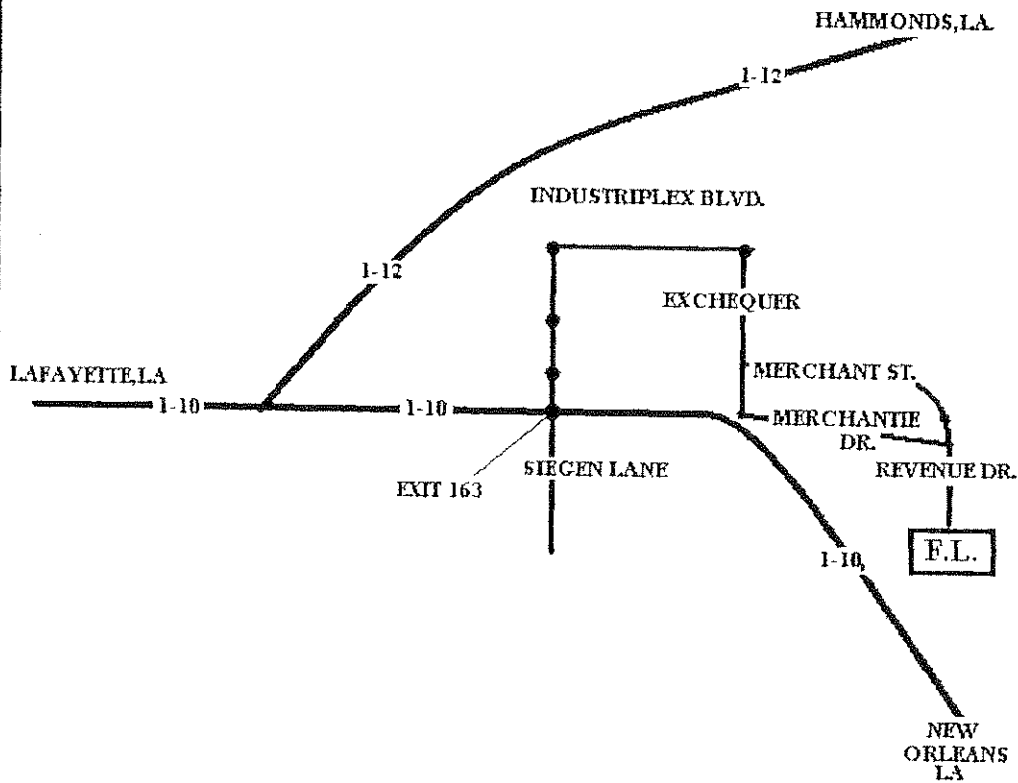

Att Fred

PERRY TRAFFIC CENTER

BATON ROUGE, LA --- D.C.
7165 REVENUE DRIVE
BATON ROUGE, LA.
800 877 2051

LOCATION:

DATE: 6-7-2001

LSS: 3723

Notes:

MERCHANTS STREET TURNS INTO REVENUE

Safety Hazards: