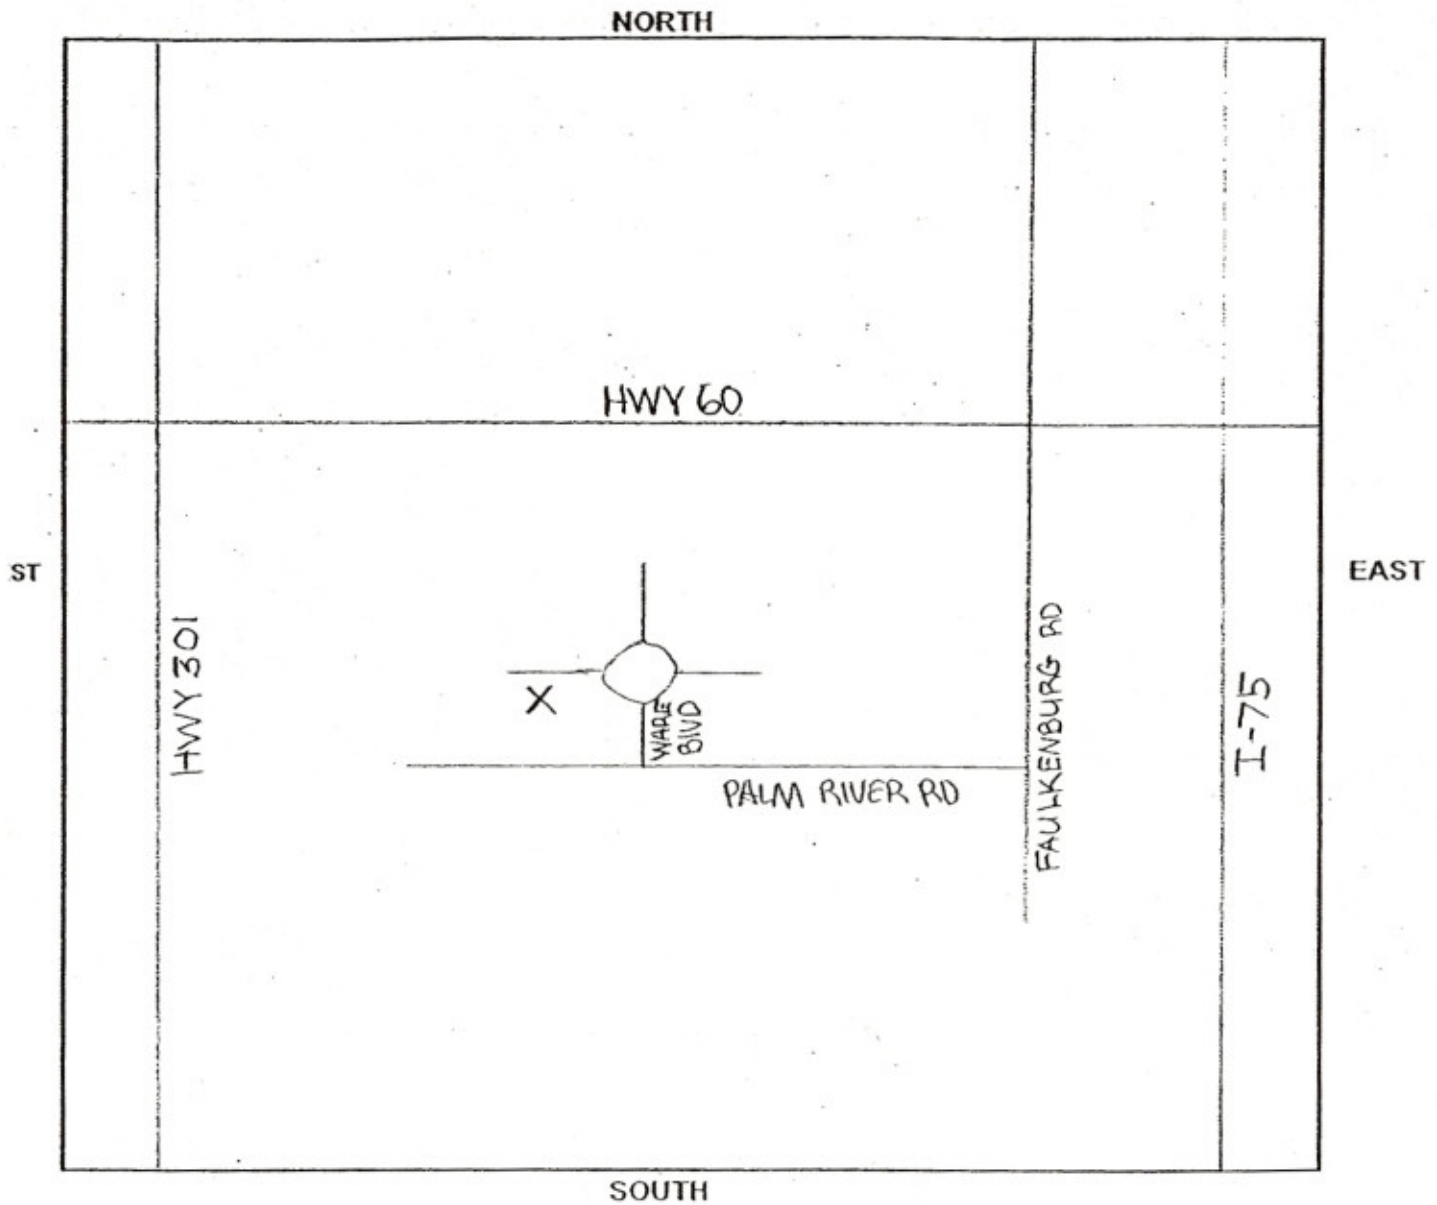

BRANEX TAMPA

CADEC CODE 10018

PHONE: (813) 626-3648

Directions: FROM 75 WEST ON 60 SOUTH ON FAUKENBURG.

WEST ON PALM RIVER NORTH ON WARE BVD

Safety / Comments: BE CAREFUL WHEN RAISING E-VAN AT DOCK (OVER-HANG)

SOME BACK IN FROM ROAD