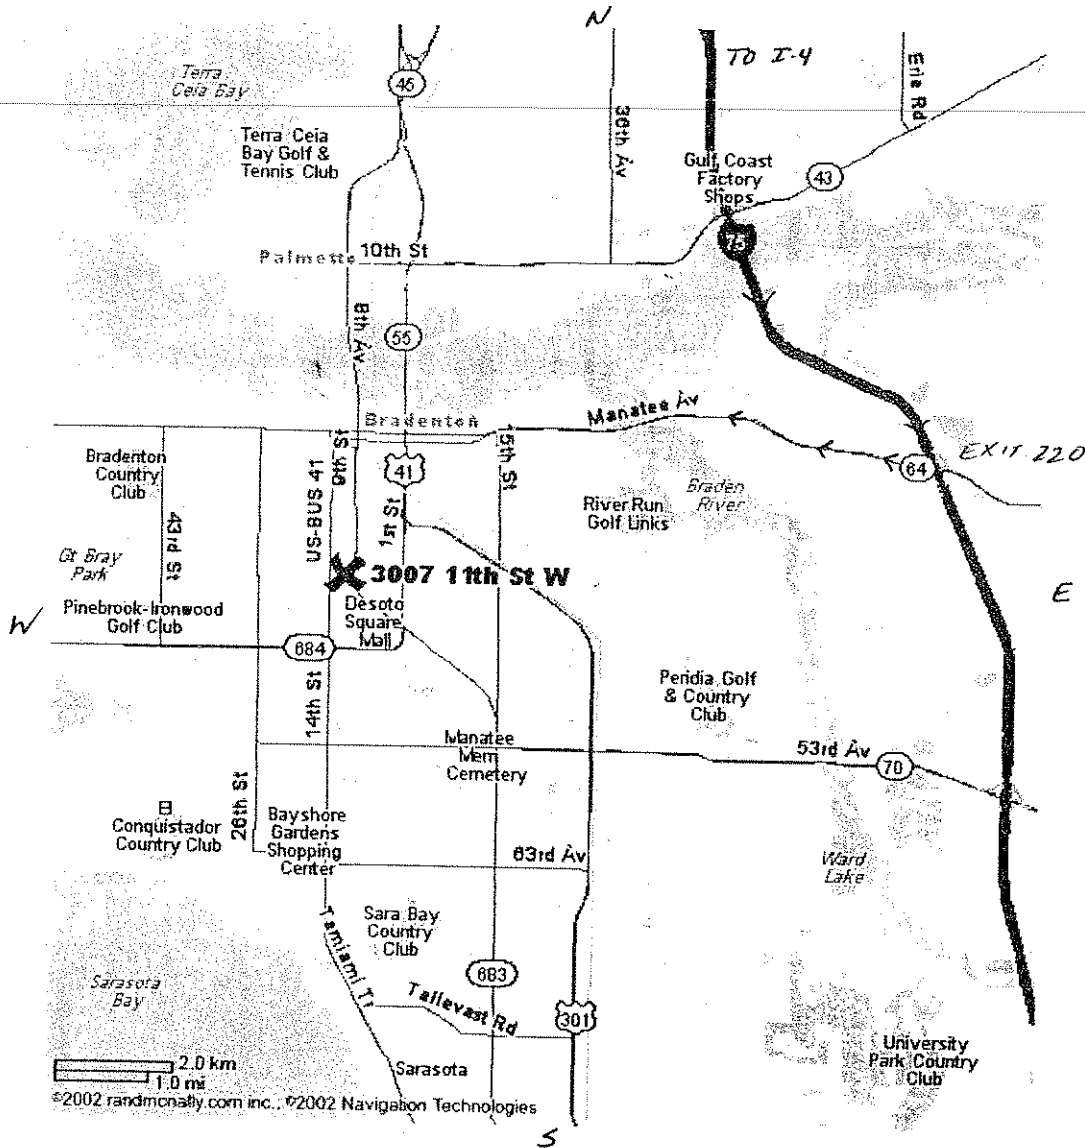

BRADENTON VEND

TAKE I-4 WEST TO I 75 SOUTH
EXIT AT SR 64 (TO WEST. TAKE ^{SR} 64 TO US BUS. 41 TURN
LEFT (SOUTH). TURN LEFT (EAST) ON 30TH AVE. 11TH STREET WILL
BE ON RIGHT. BRADENTON VEND WILL BE ON LEFT.

NEED HAND CART
AND RAMP

CAUTION VERY TIGHT
GETTING IN AND OUT