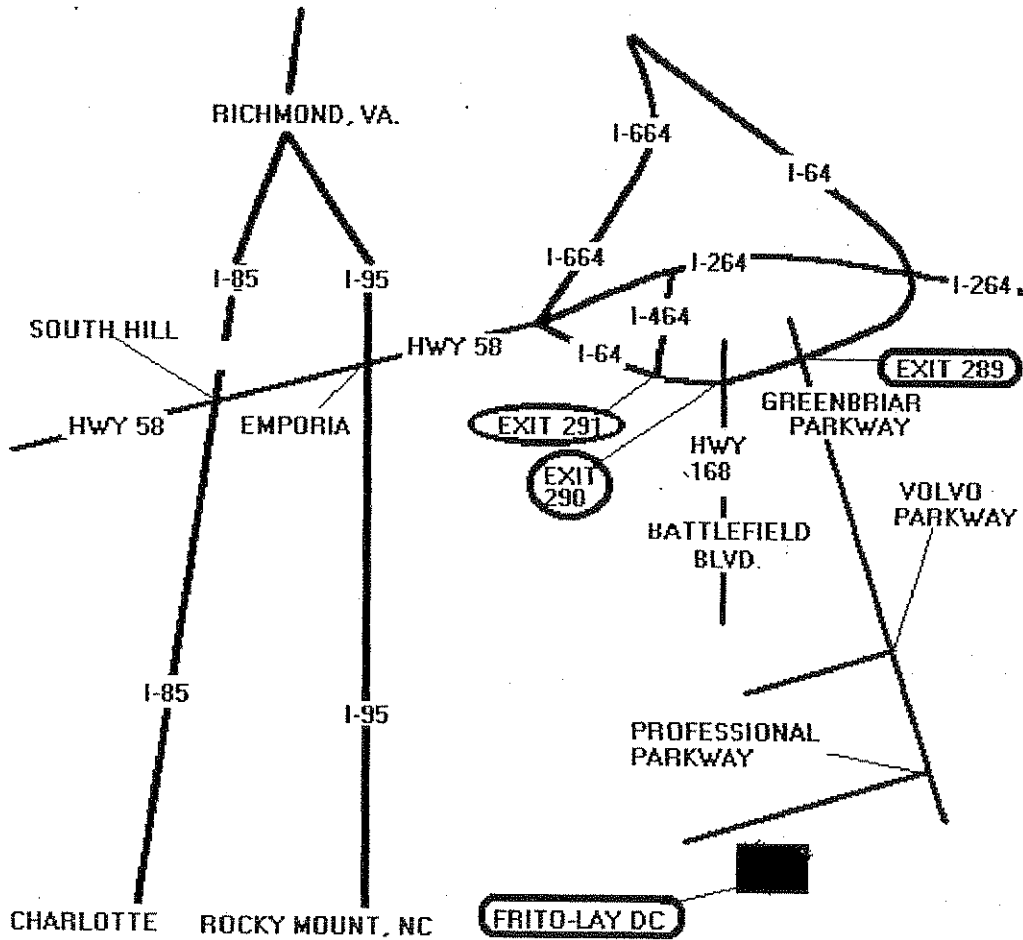

PERRY TRAFFIC CENTER

LOCATION:

CHESAPEAKE D C
757-436-9779 #117

DATE: 8-16-00

LSS: 3942

Gate code # 37912

Bin Notes:

Safety Hazards: