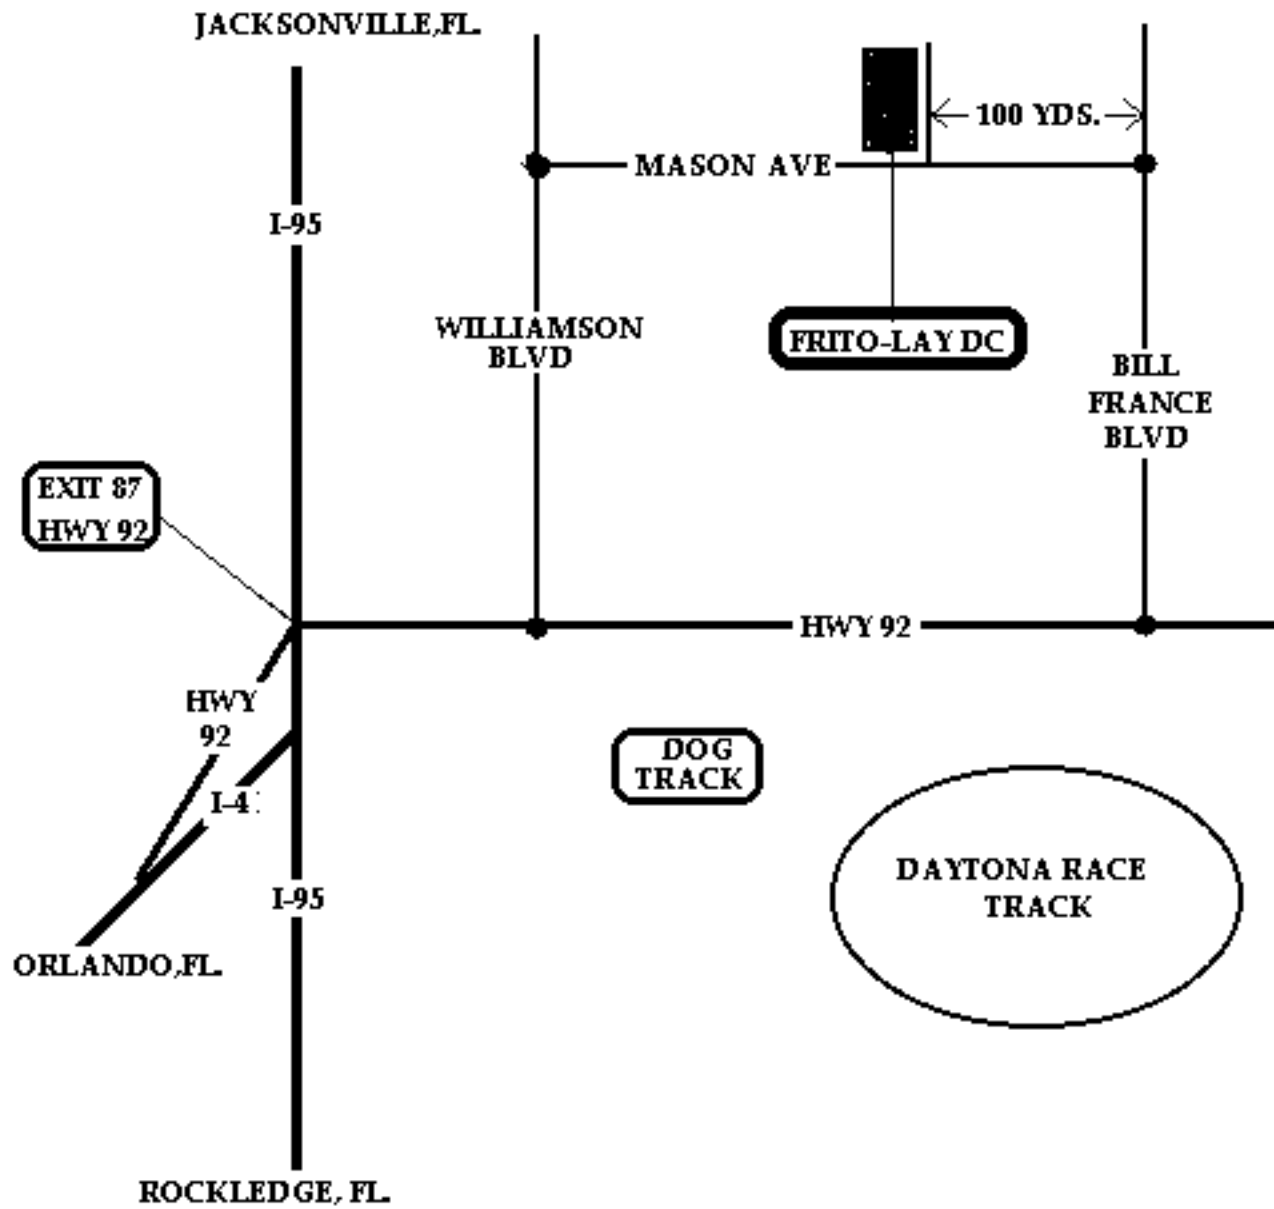

PERRY TRAFFIC CENTER

LOCATION: DAYTONA BEACH, FL D C.

DATE: 8-14-00

LSS: 3852

Bin Notes:

Safety Hazards: