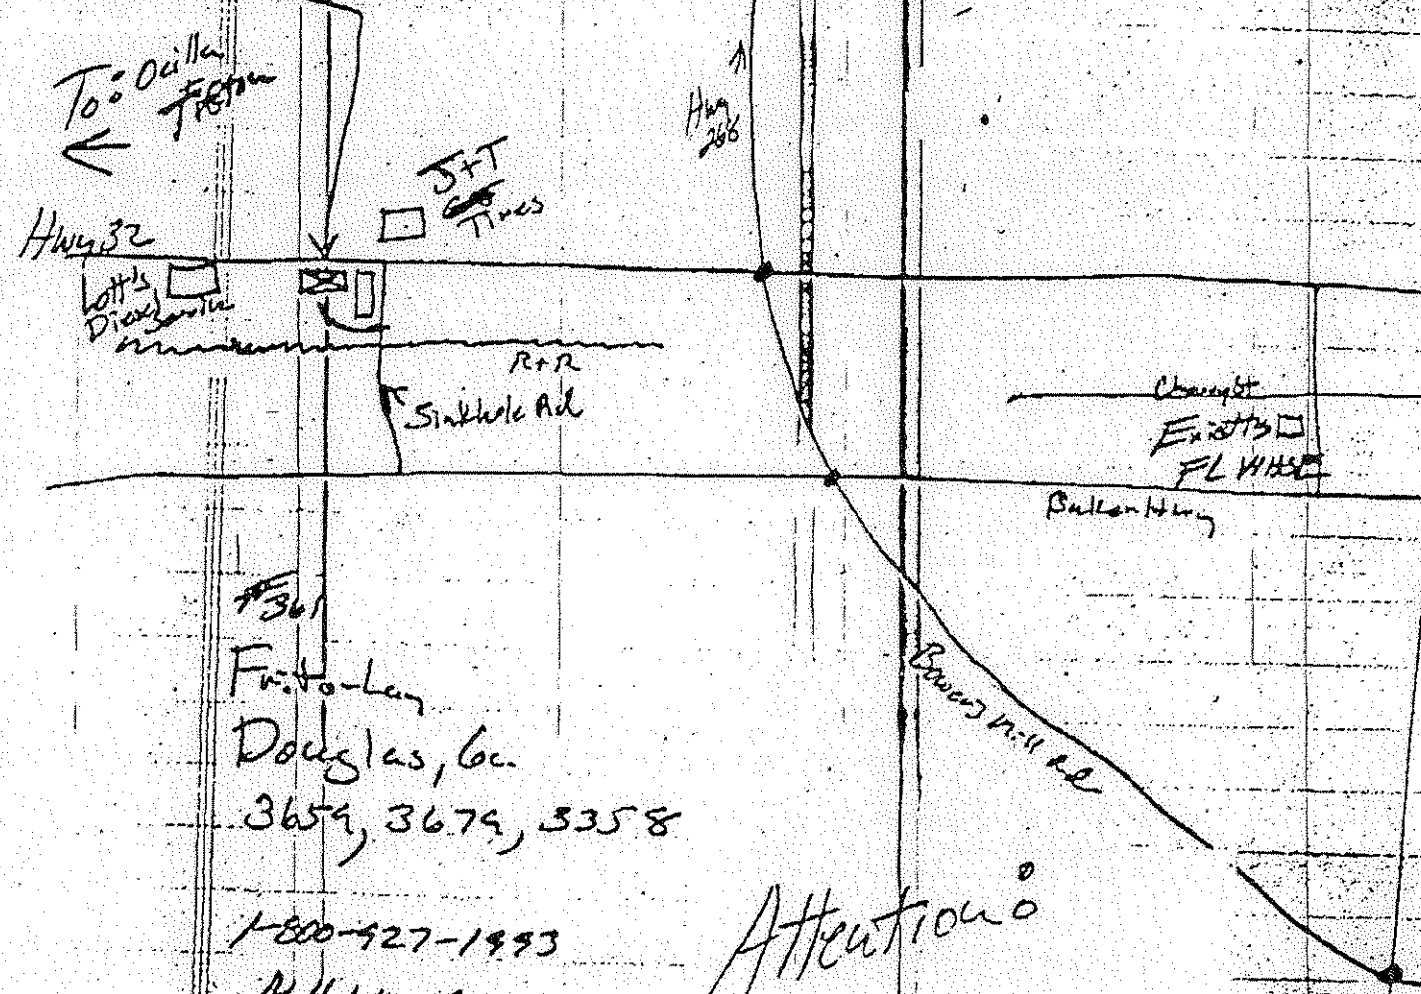

New Location

Douglas, Ga.

New FL WISE - From Douglas go west on Hwy 32
 approx 1-mile past Hwy 268 (C&P-P&A) to Sinkhole Rd
 Turn Left, go to drive between building facing road +
 railroad track, Turn in
 Bins located in Building
 Facing Railroad tracks

#361
 Frito-Lay
 Douglas, Ga.
 3654, 3674, 3358
 1-800-927-1993
 Abbotzrad

Attention:
 Cathy
 Stokes
 1st Delivery
 6-8-95