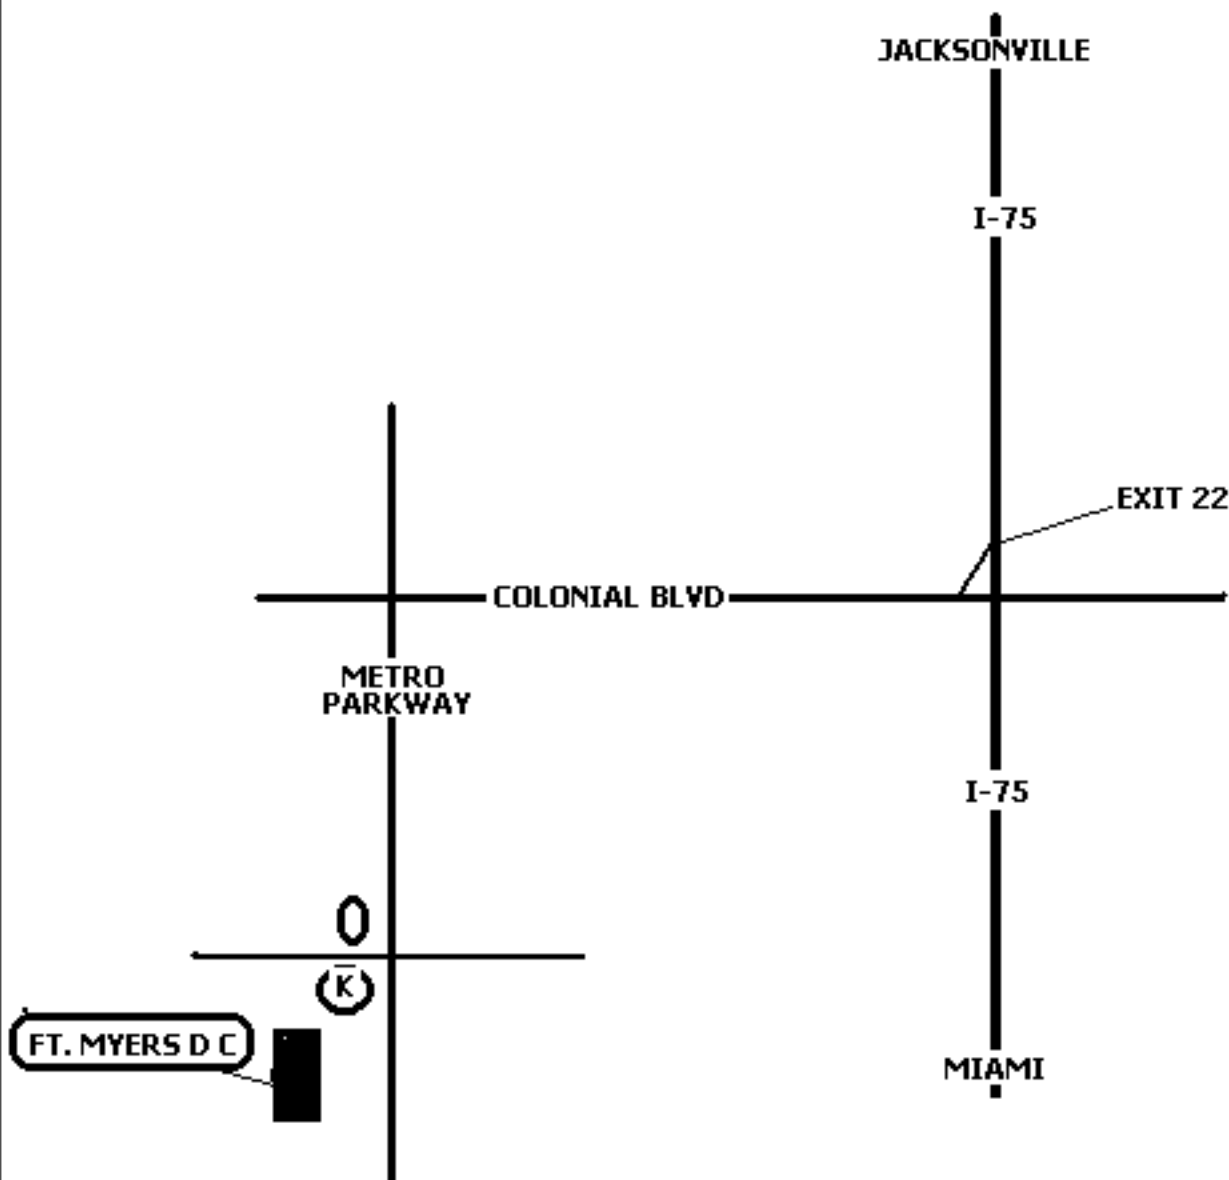

# PERRY TRAFFIC CENTER

FORT MYERS, FL. --- D C  
10888 METRO PARKWAY

LOCATION FORT MYERS, FL. 33912  
1-9411-936-7667 GIL ALVAREZ

DATE: 1/29/01

LSS: 3857

Notes:

Safety Hazards: