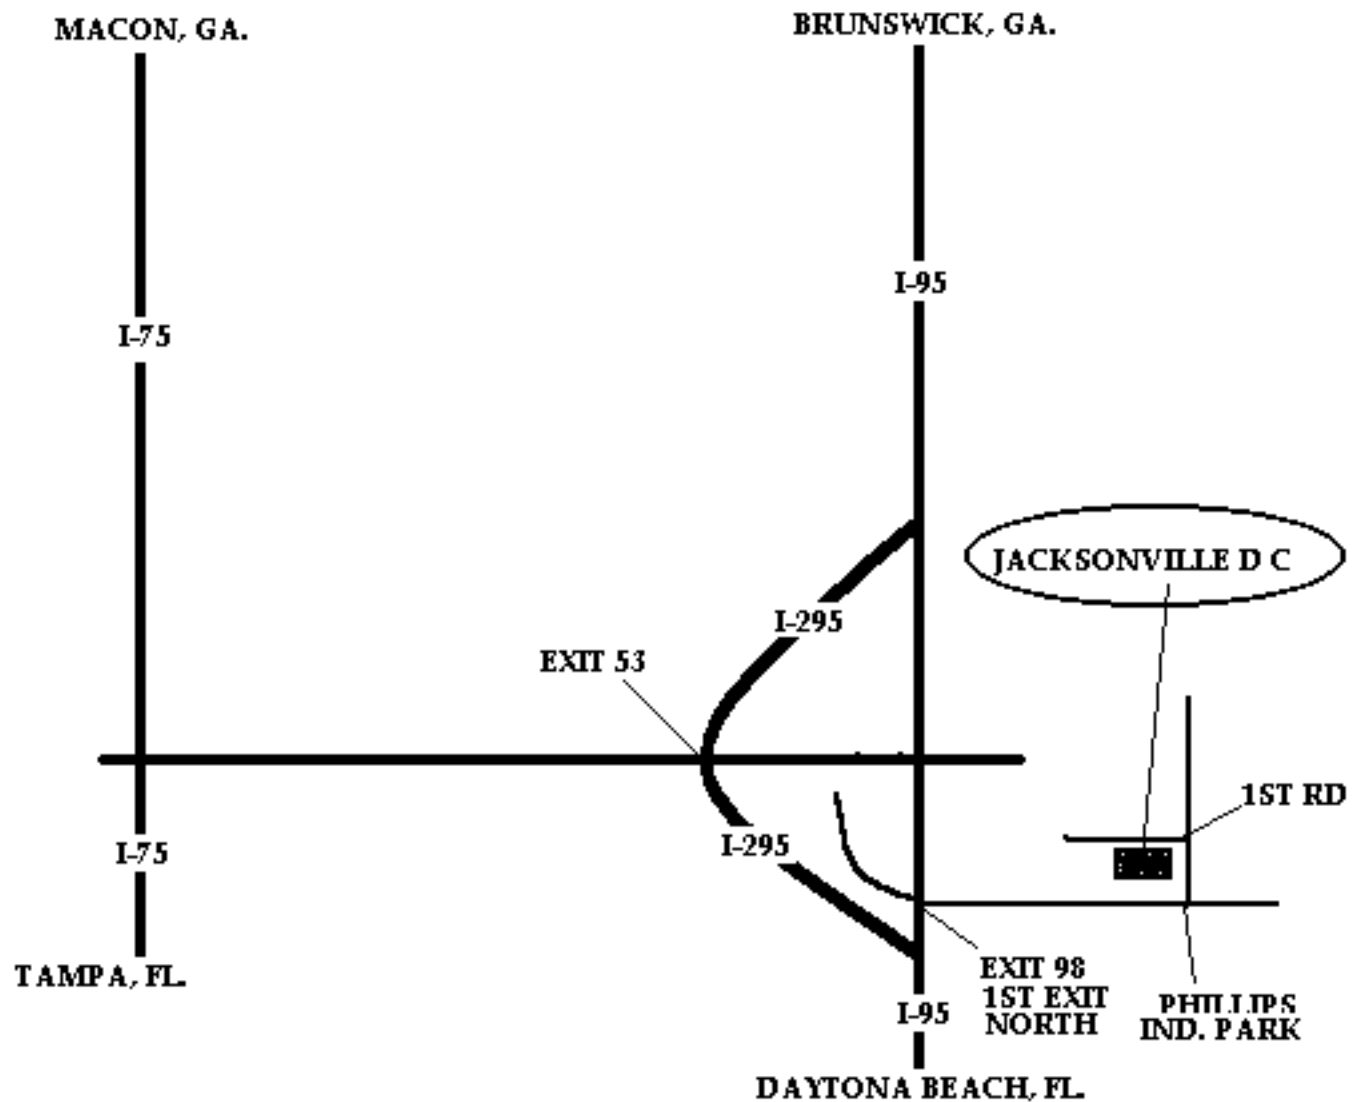

# PERRY TRAFFIC CENTER

LOCATION: JACKSONVILLE, FL D. C.

DATE: 8-14-00

LSS: 3811

Bin Notes:

Safety Hazards: