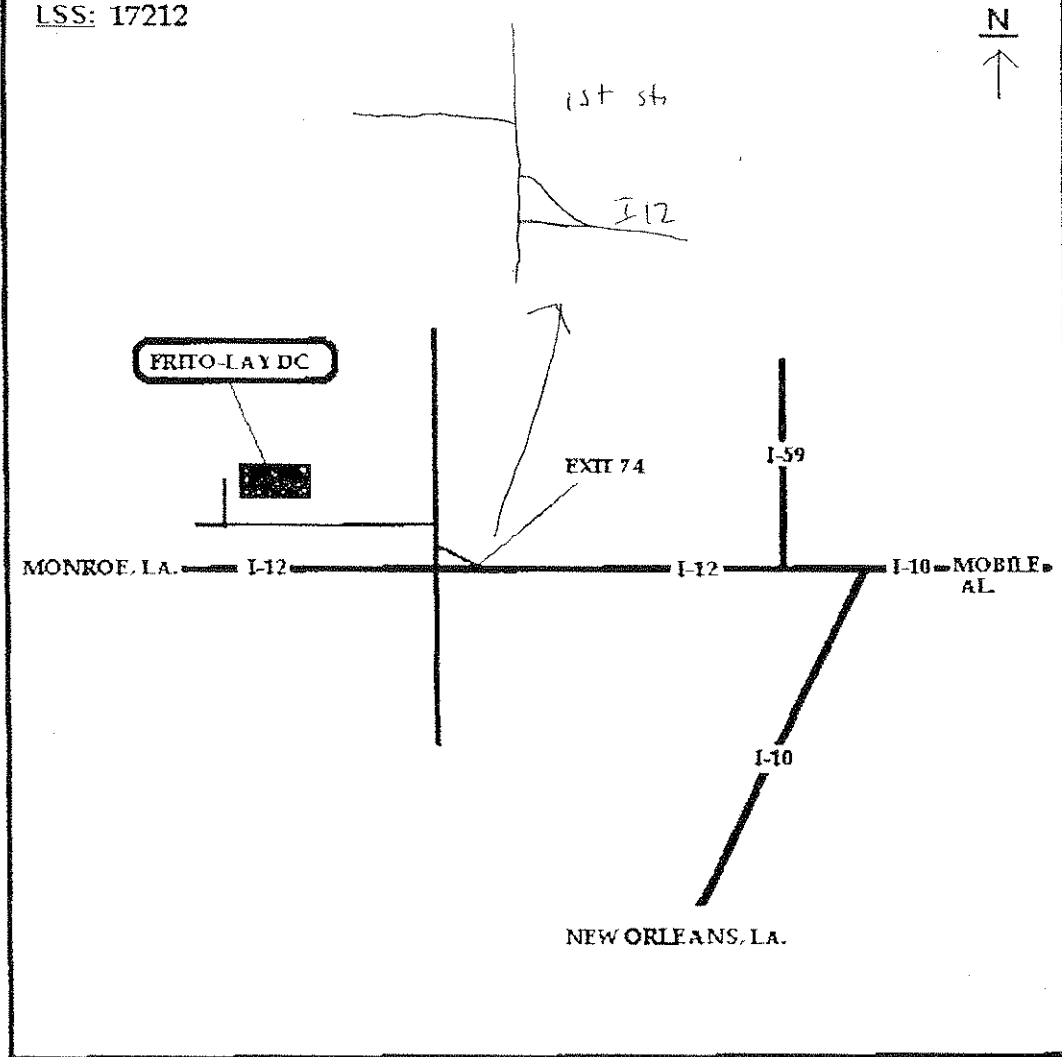

PERRY TRAFFIC CENTER

LOCATION: LA COMB, LA -DC

DATE: 8-21-00

LSS: 17212

Bin Notes:

Safety Hazards:

TAKE I 12 to Xt 74
 go to stop - Turn Right
 1st Street turn left DC on right