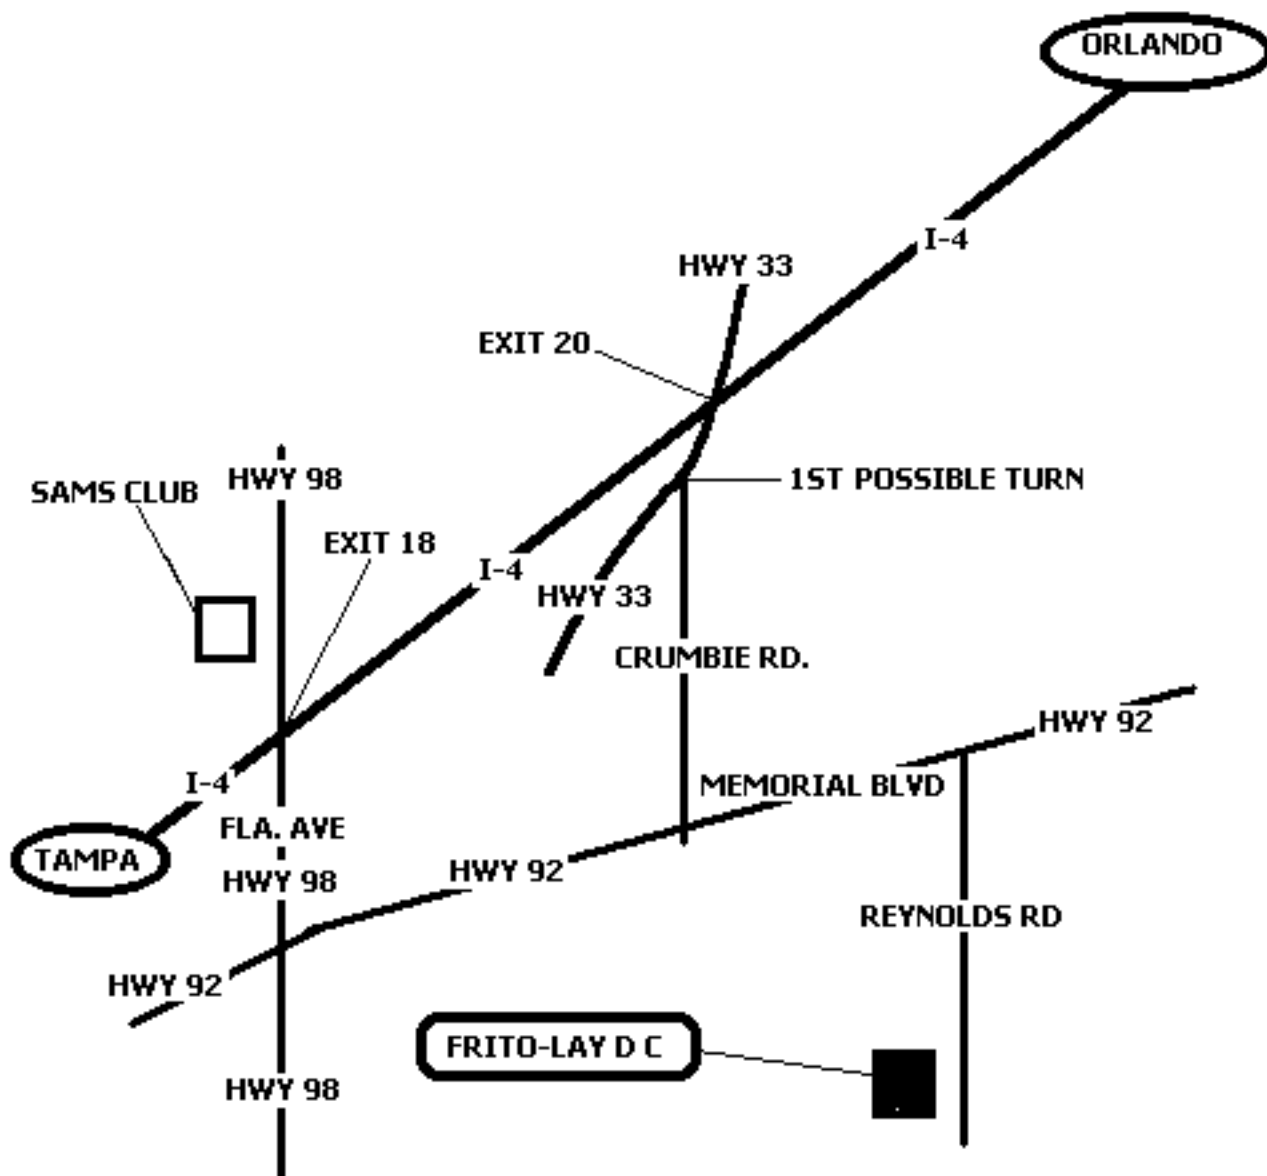

PERRY TRAFFIC CENTER

LAKELAND, FL. ---- D C
3131 REYNOLDS RD

LOCATION: LAKELAND, FL. 33801 MIKE
863-665-5448 # 15 SHANKMAN

DATE: 1/29/01

LSS: 3600

Notes:

Safety Hazards: