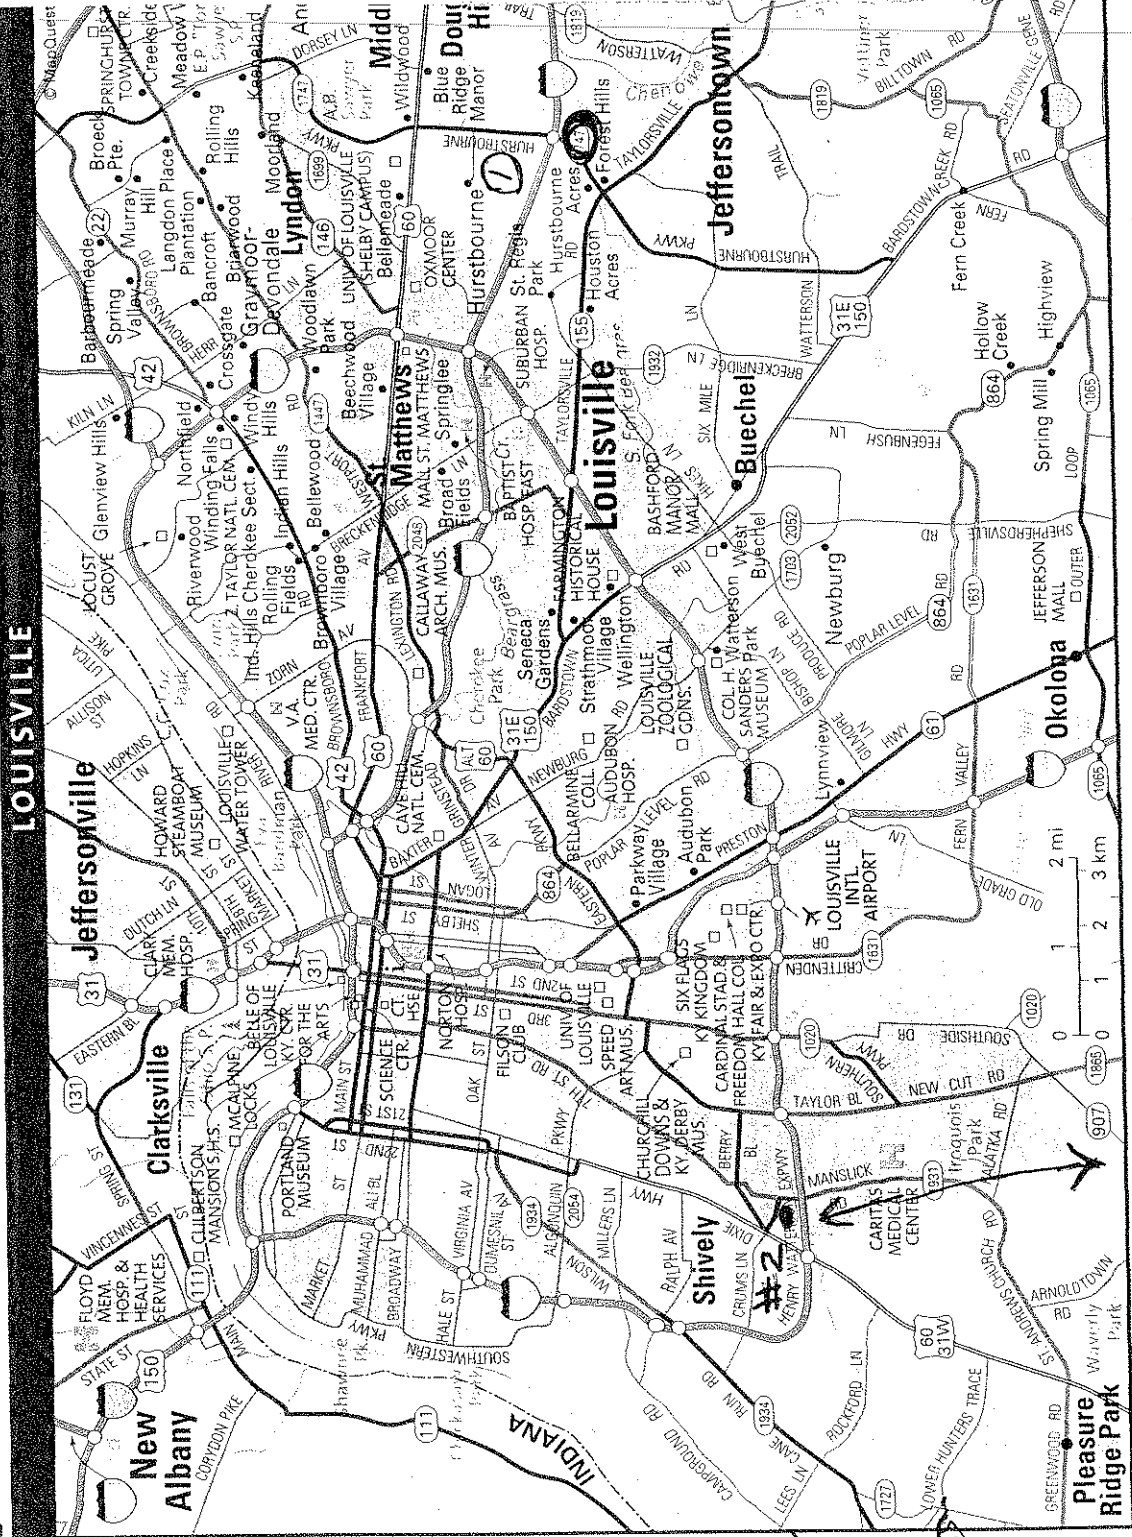

LOUISVILLE KY, D.C. ① US 65 N. TO 264 EAST TO 64 E TO HURSTBOURNE EXIT. FOLLOW SIGNS FOR INDUSTRIAL PARK. INSIDE PARK TURN RIGHT ON PLANTSIDE DR. FRUITO-D.C. WILL BE ON LEFT. 4TH BUSINESS ENTRANCE PAST SIGNAL LIGHT. USE GATE 2 (FOURTH ENTRANCE)

DO NOT ARRIVE BEFORE 8 AM

PLANT - US 65 N. TO 264 W TO US 31 W. NORTH TO CRUMS LANE - TURN RIGHT - CROSS RAILROAD TRACKS (AND LITE) - TURN ON RIGHT - HOLIDAY INN TAKES CARD