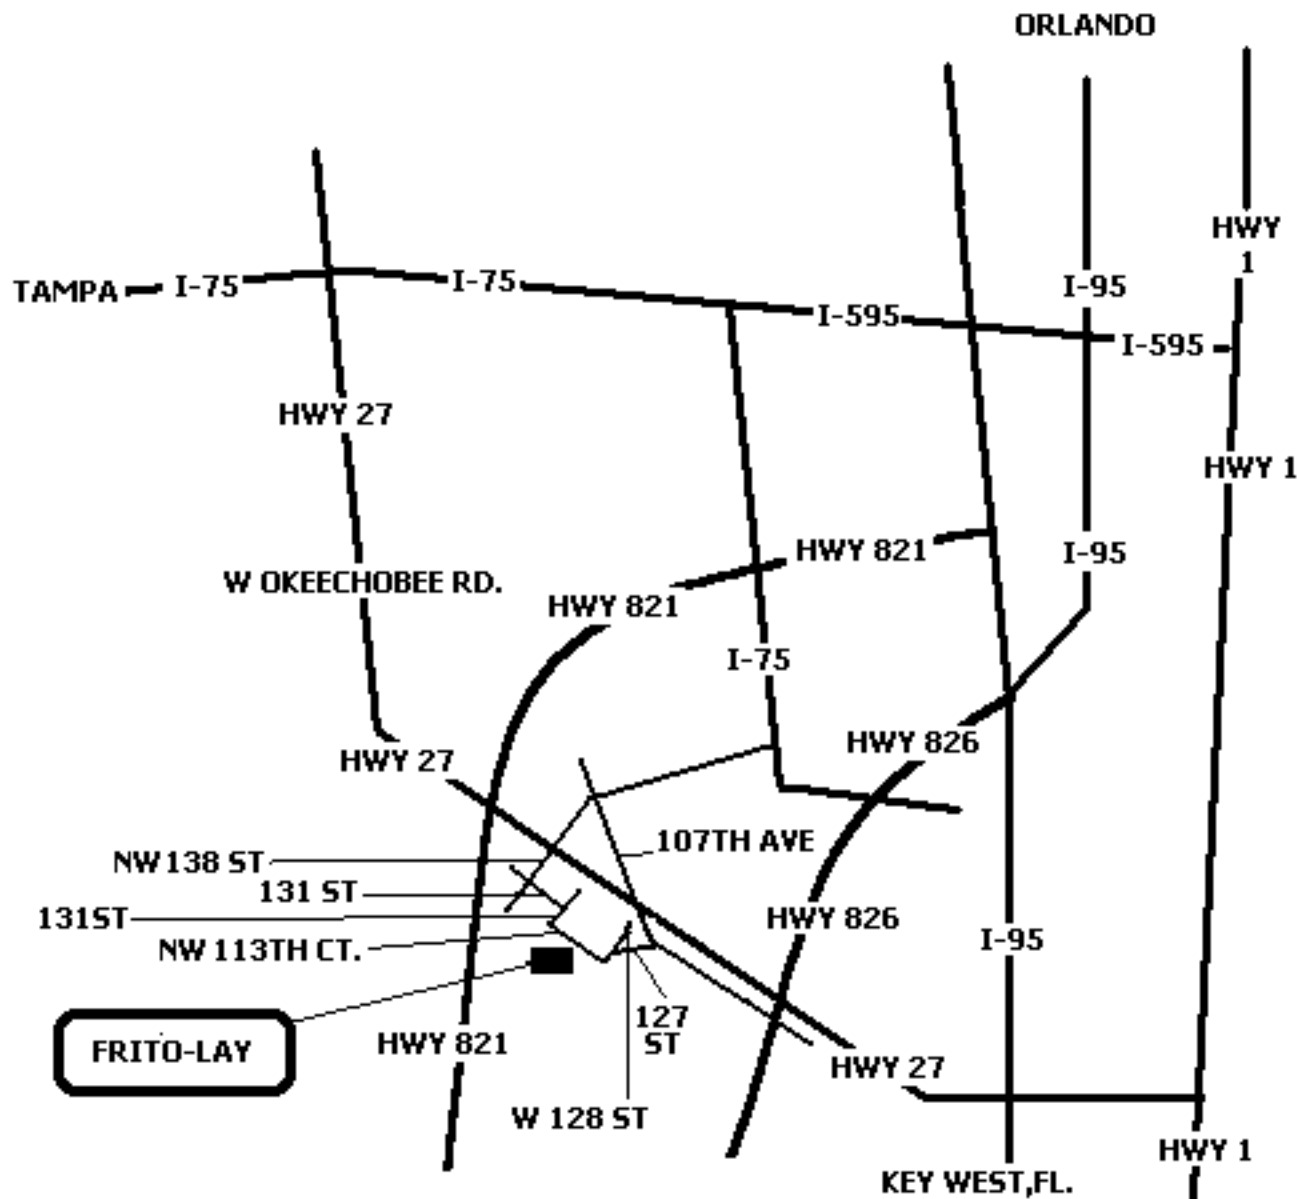

PERRY TRAFFIC CENTER

MIAMI, FL. --- D C
12850 NW 113 COURT

LOCATION: MIAMI, FL. 33178
305-805-4300 # 4305 VICTOR CRUZ

DATE: 1/29/01

LSS: 3611

Notes:

Safety Hazards: