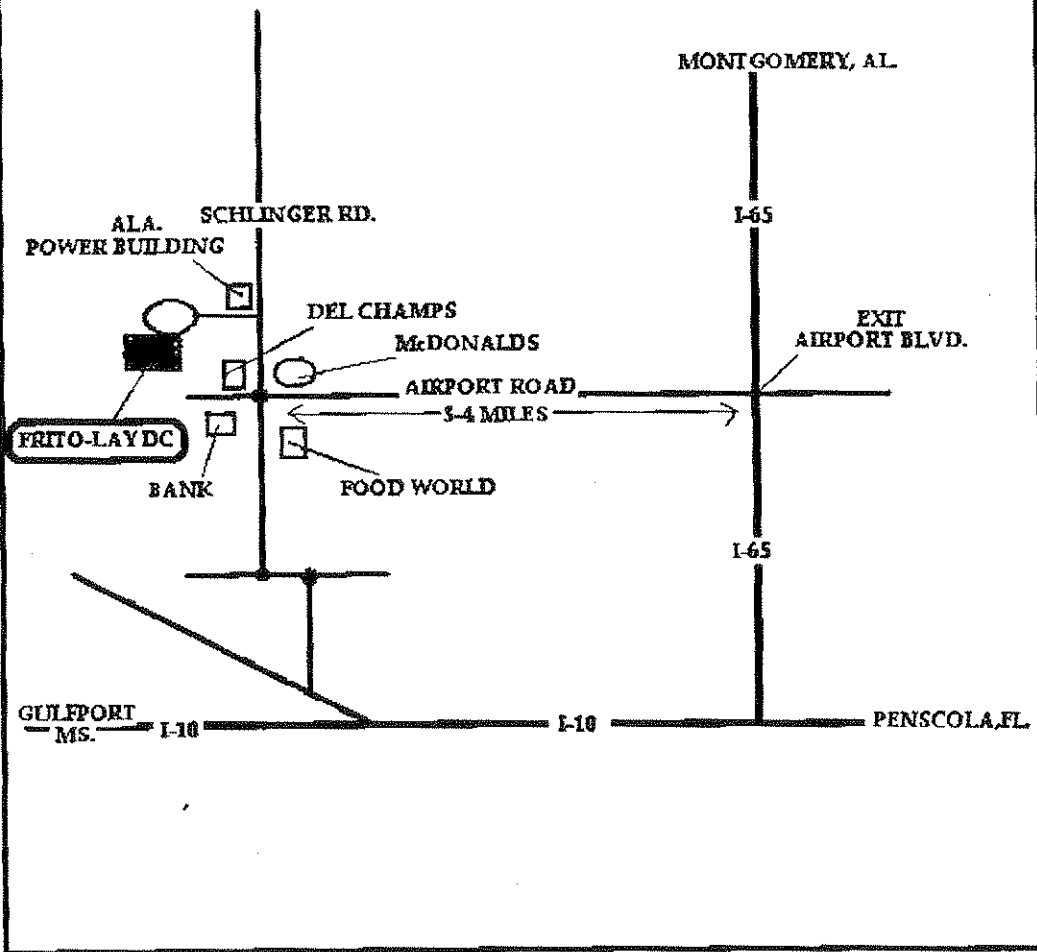

PERRY TRAFFIC CENTER

MOBILE, AL. DC

LOCATION:

DATE: 8-21-00

LSS: 3710

Bin Notes:

Safety Hazards: