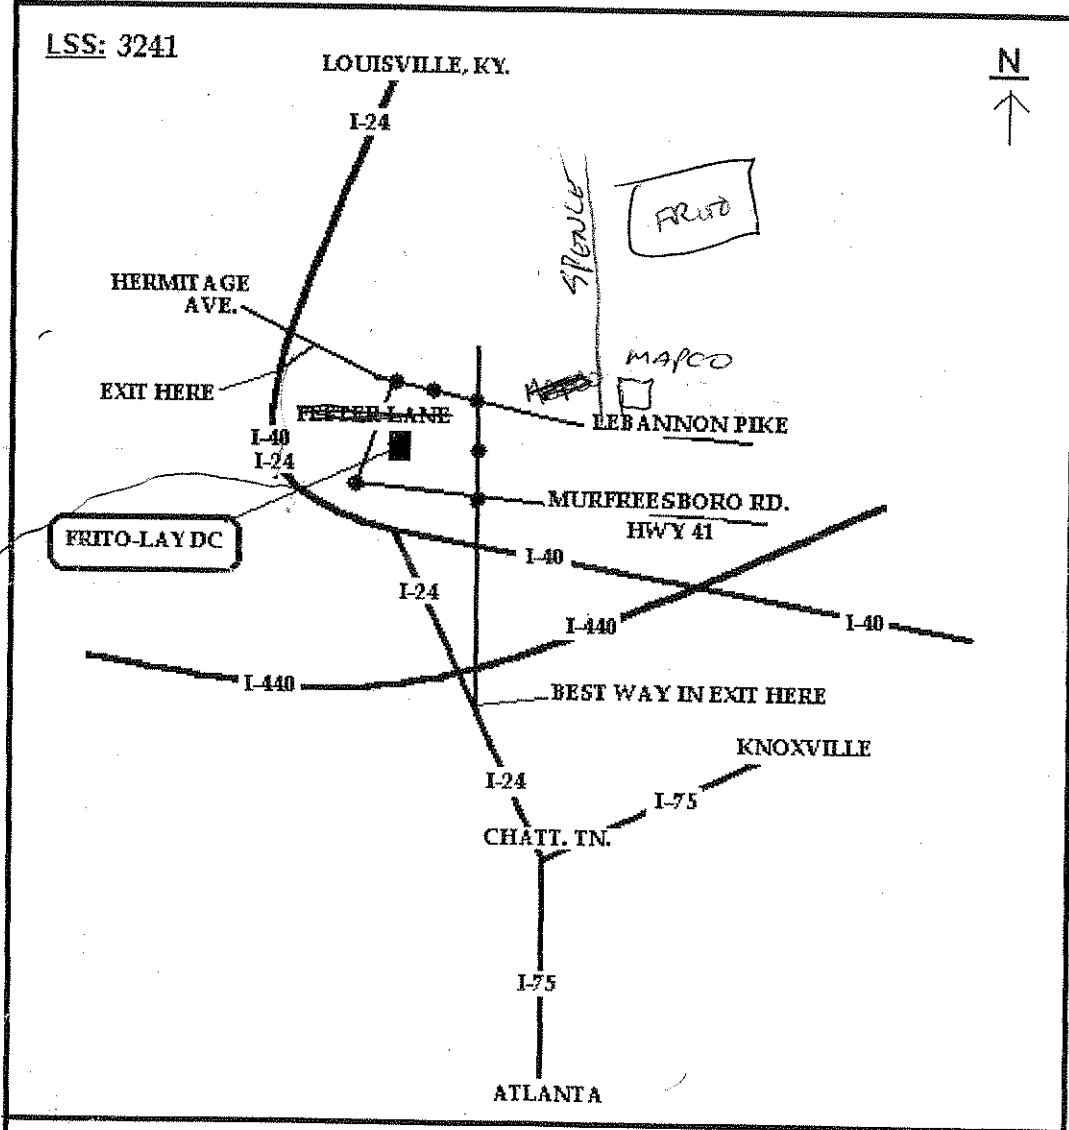

NEW LOCATION

PERRY TRAFFIC CENTER

NASHVILLE, TN. DC

LOCATION:

FESTER LANE

NASHVILLE, TN.

DATE: 8-24-00

LSS: 3241

Notes:

Safety Hazards: