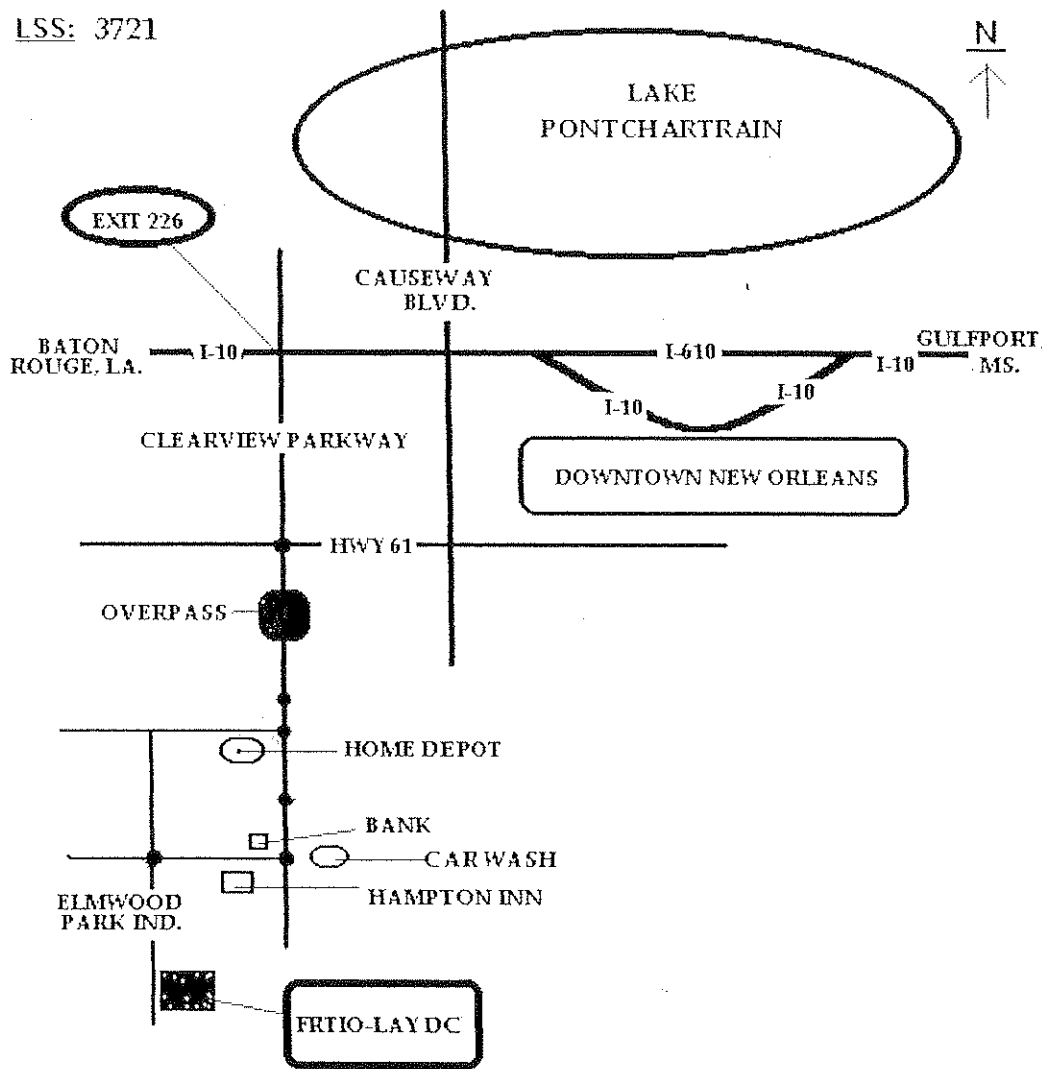

# PERRY TRAFFIC CENTER

NEW ORLEANS, LA- DC  
ELMWOOD PARK IND.

LOCATION:

DATE: 8-21-00

LSS: 3721

Bin Notes:

OPEN FOR DELIVERY AT 2-AM TO 10-AM

Safety Hazards:

*Exit 720 (Rosenburg ~~Location~~ Jural) P.*  
*Hwy 36 south 20 miles*  
*Plant on left 8/Am-*