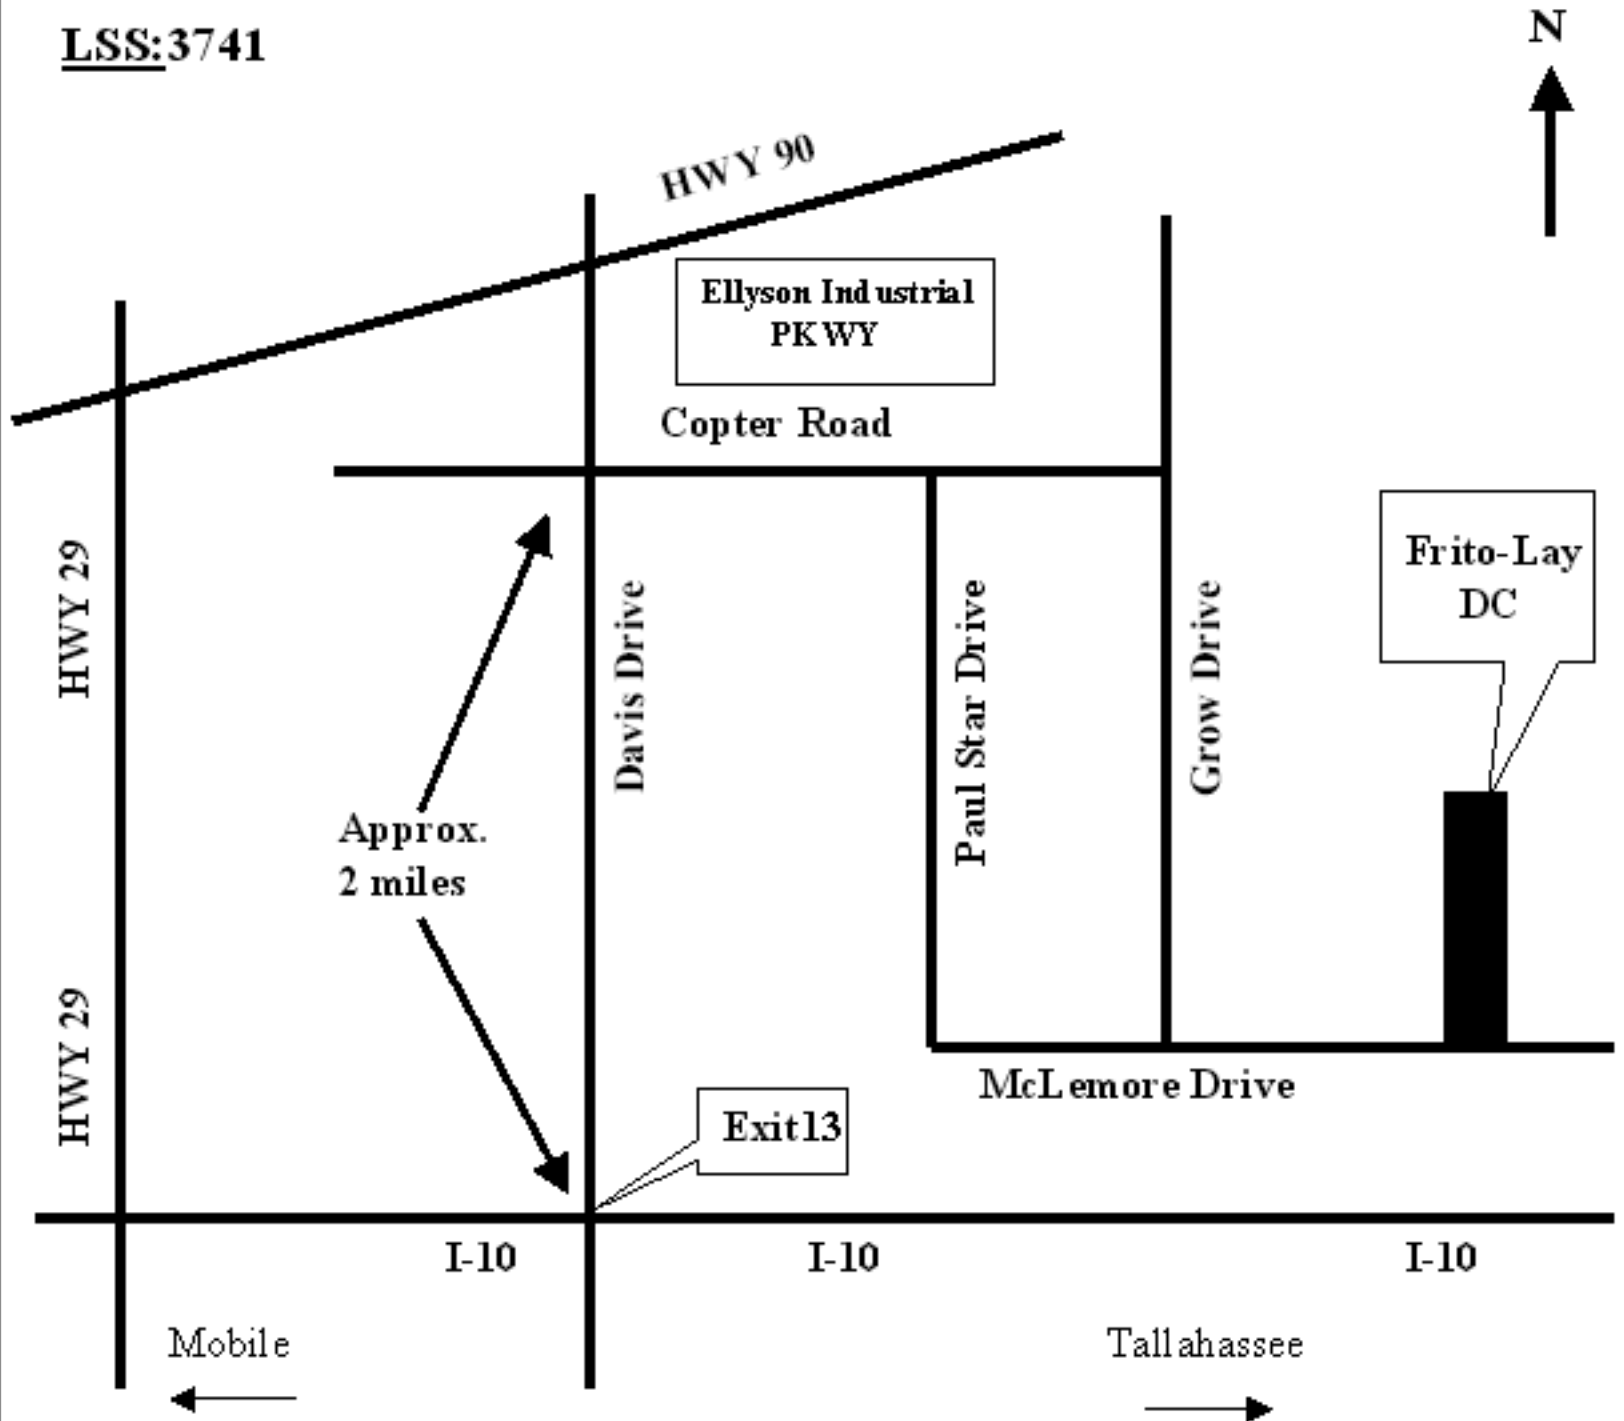

PERRY TRAFFIC CENTER

LOCATION: Pensacola D. C.
3426 McLemore Drive
Pensacola FL 32514

DATE: 8/15/01

LSS:3741

Bin Notes: GATE CODE 04145

Safety Hazards: