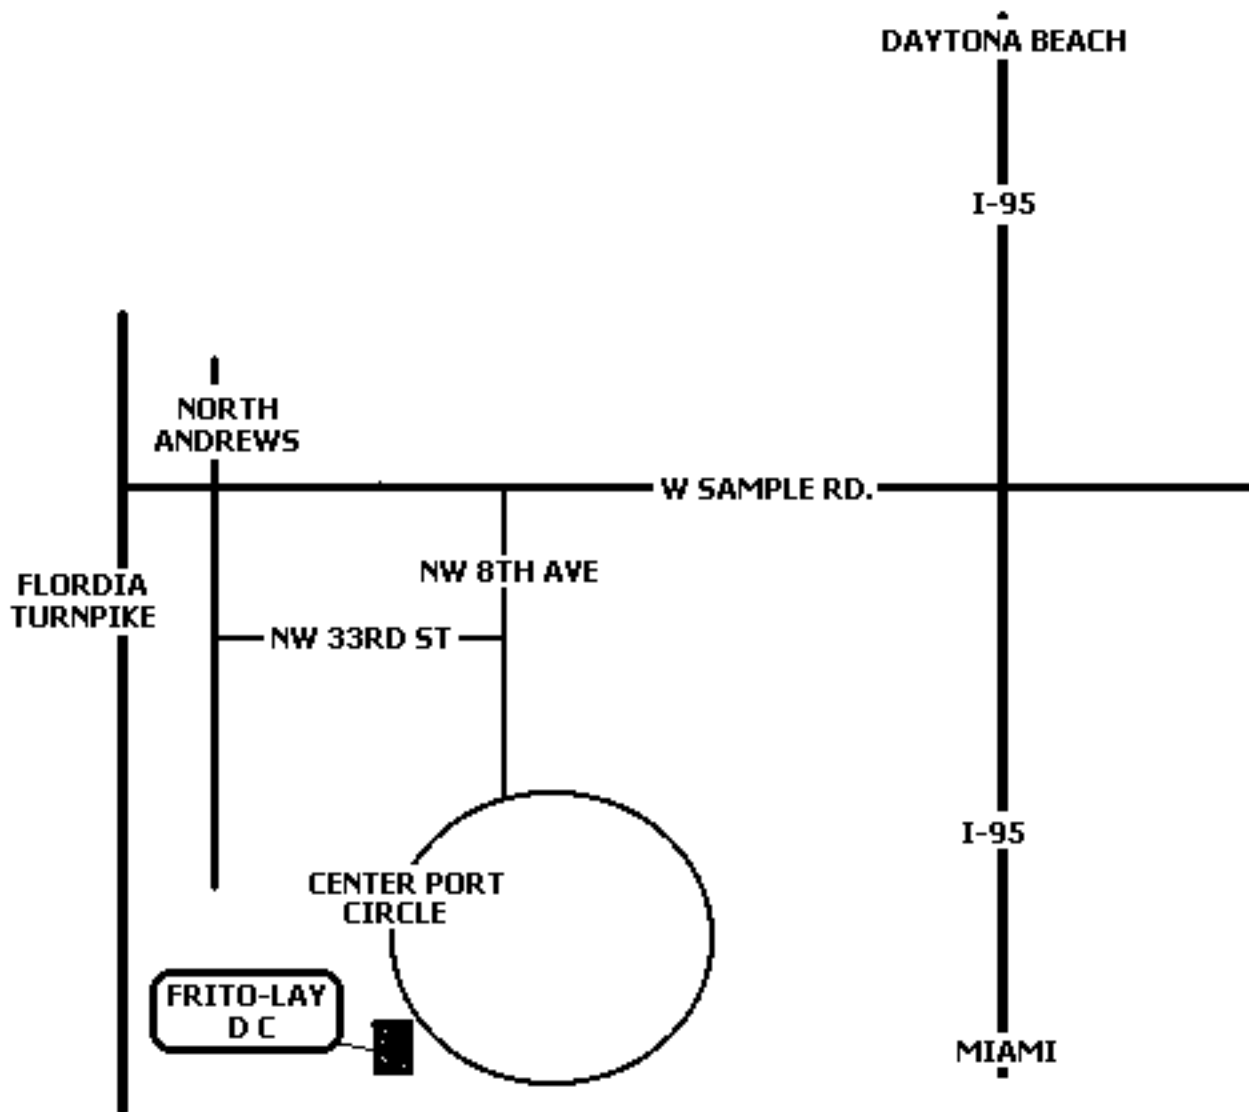

PERRY TRAFFIC CENTER

POMPANO BEACH --- D C
2800 CENTER PORT CICLE

LOCATION: POMPANO BEACH, 33064
954-788-5819 -- TOM MOSHIER

DATE: 1/29/01

LSS: 3838

Notes:

Safety Hazards: