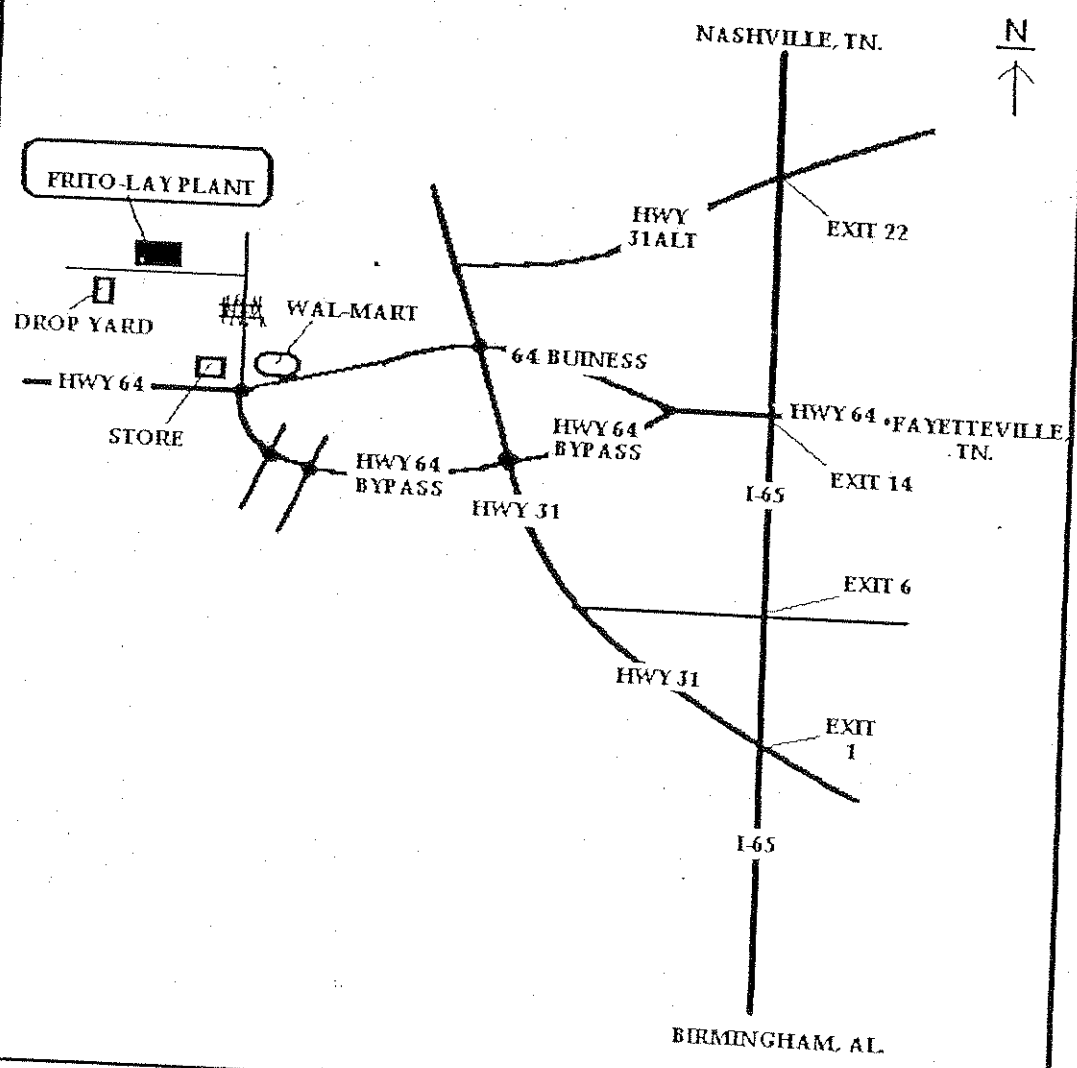

# PERRY TRAFFIC CENTER

PULASKI, TN. — PLANT  
298 INDUSTRIAL BLVD.

LOCATION:

PULASKI, TN.

DATE: 9-7-00

931-363-4531 & 800-577-4880

LSS: 5370

Notes:

Safety Hazards: