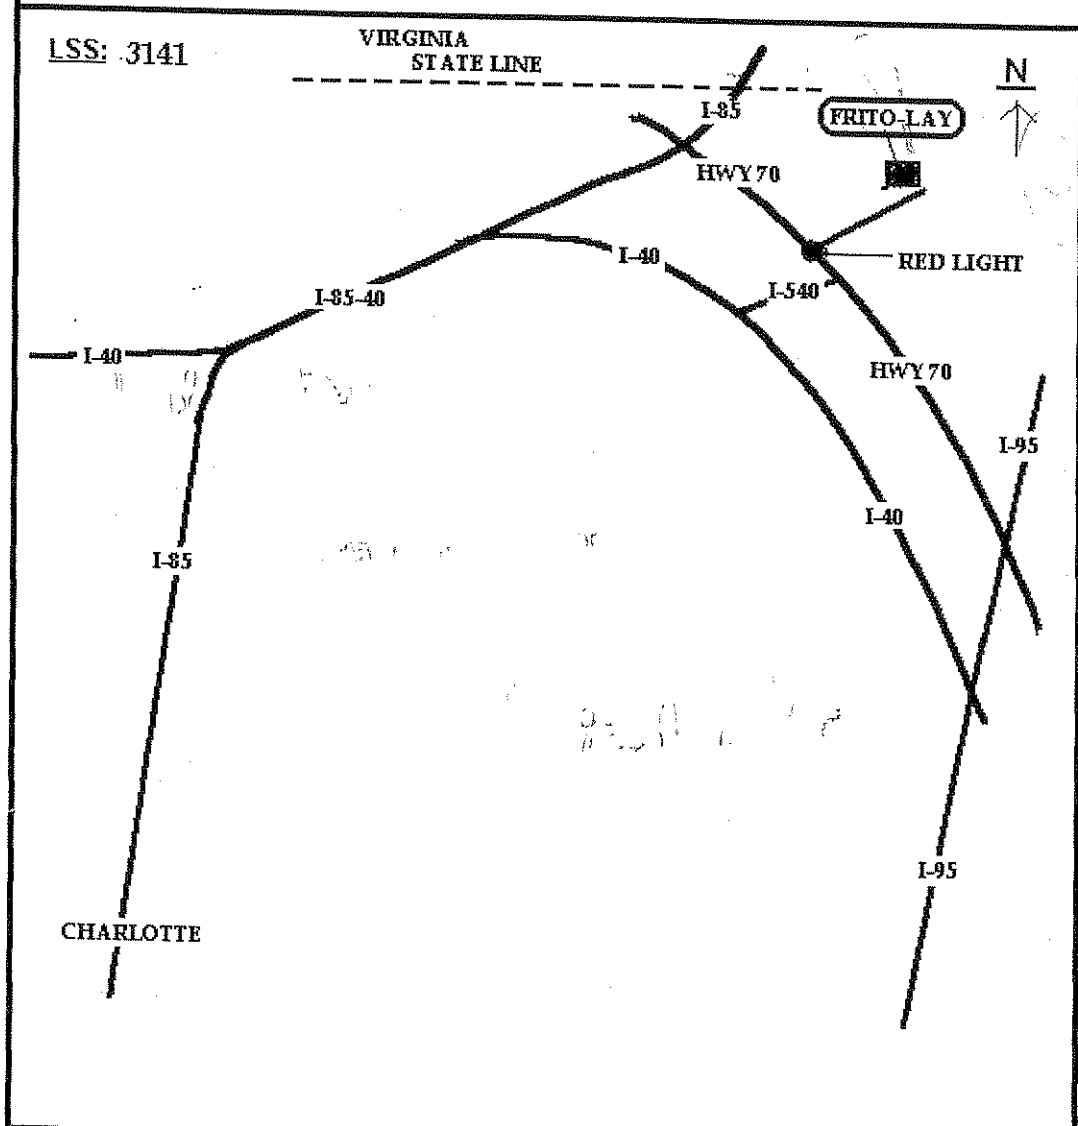

PERRY TRAFFIC CENTER

RALEIGH, NC-DC

LOCATION:

DATE: 8-23-00

LSS: 3141

Notes:

Get off on Hwy 70 W Exit 4B go first light
Brain Creek Turn (R) TO ACC BLVD Turn (R)

Safety Hazards:

To Mt Harmon Turn (L) T&Percussion (R)

Flk down 1/4 mile on left