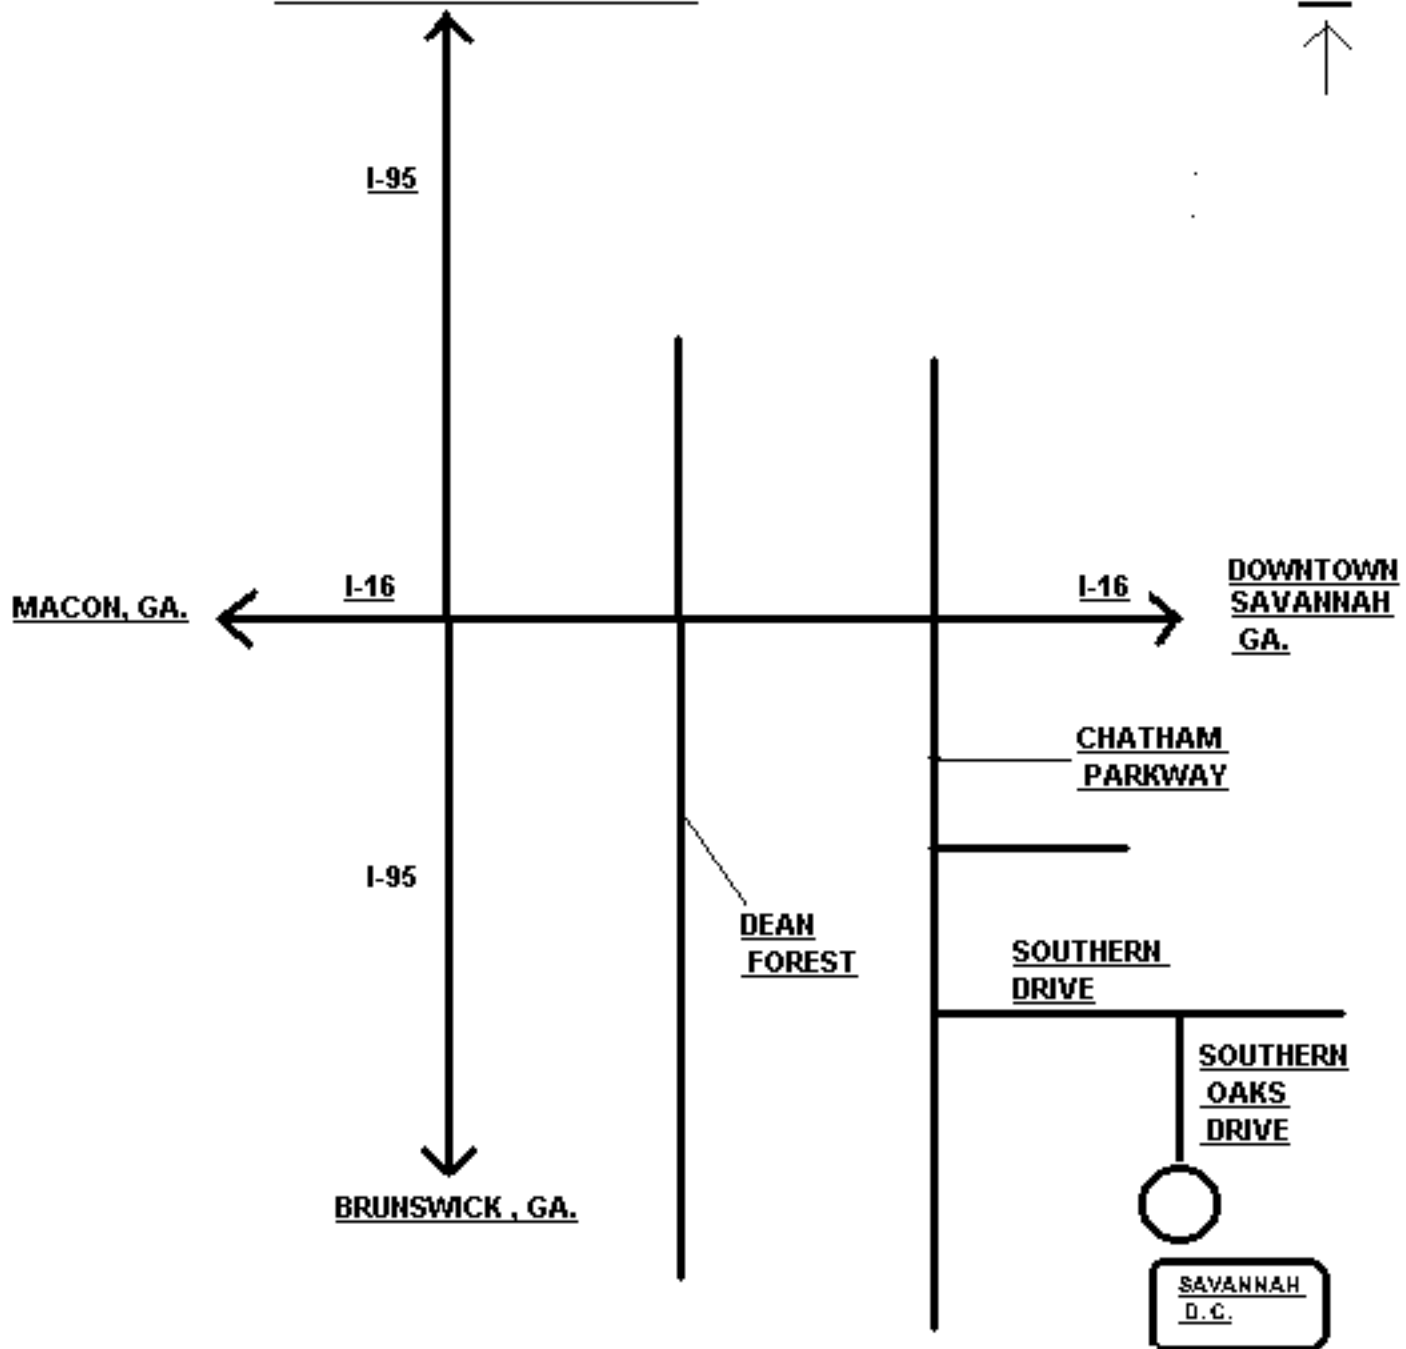

PERRY TRAFFIC CENTER

LOCATION: SAVANNAH, GA. D.C.
12 SOUTHERN OAKS DRIVE

DATE: 5-22-00

LSS: 3323

SOUTH CAROLINA STATE LINE

Bin Notes: MUST HAVE NEW KEY TO GET IN GATE-----SEE DISPATCH-----

Safety Hazards: