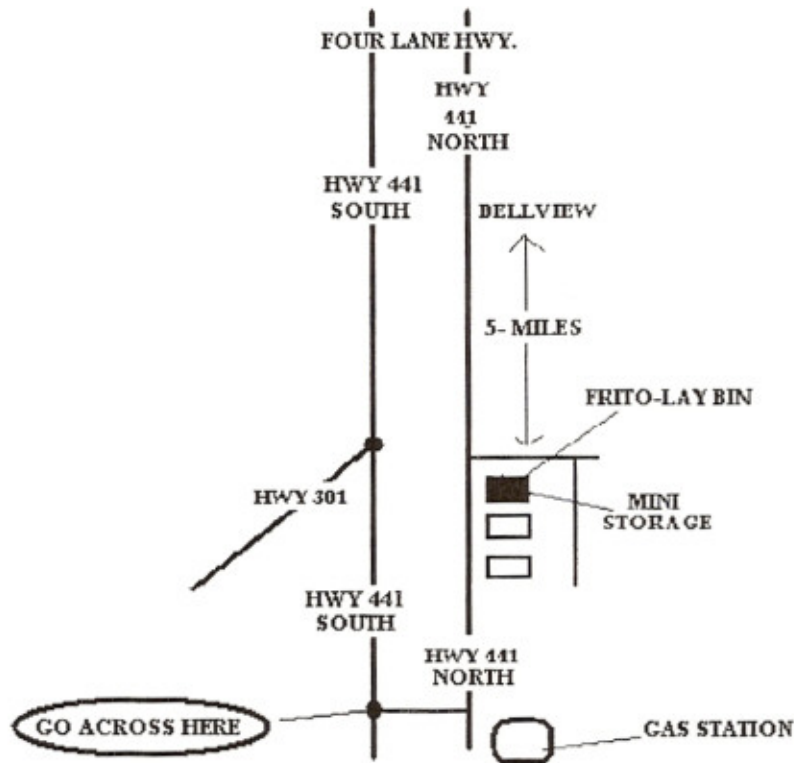

# PERRY TRAFFIC CENTER

LOCATION: SUMMERFIELD, FL BINS

DATE: 11/23/2001

LSS: 8025

**Bin Notes:** PAST BELLVIEW APPROX. 5-MILES SOUTH ON LEFT  
WERE THE FIRST UNIT ON LEFT AS YOU ENTER.

**Safety Hazards:**