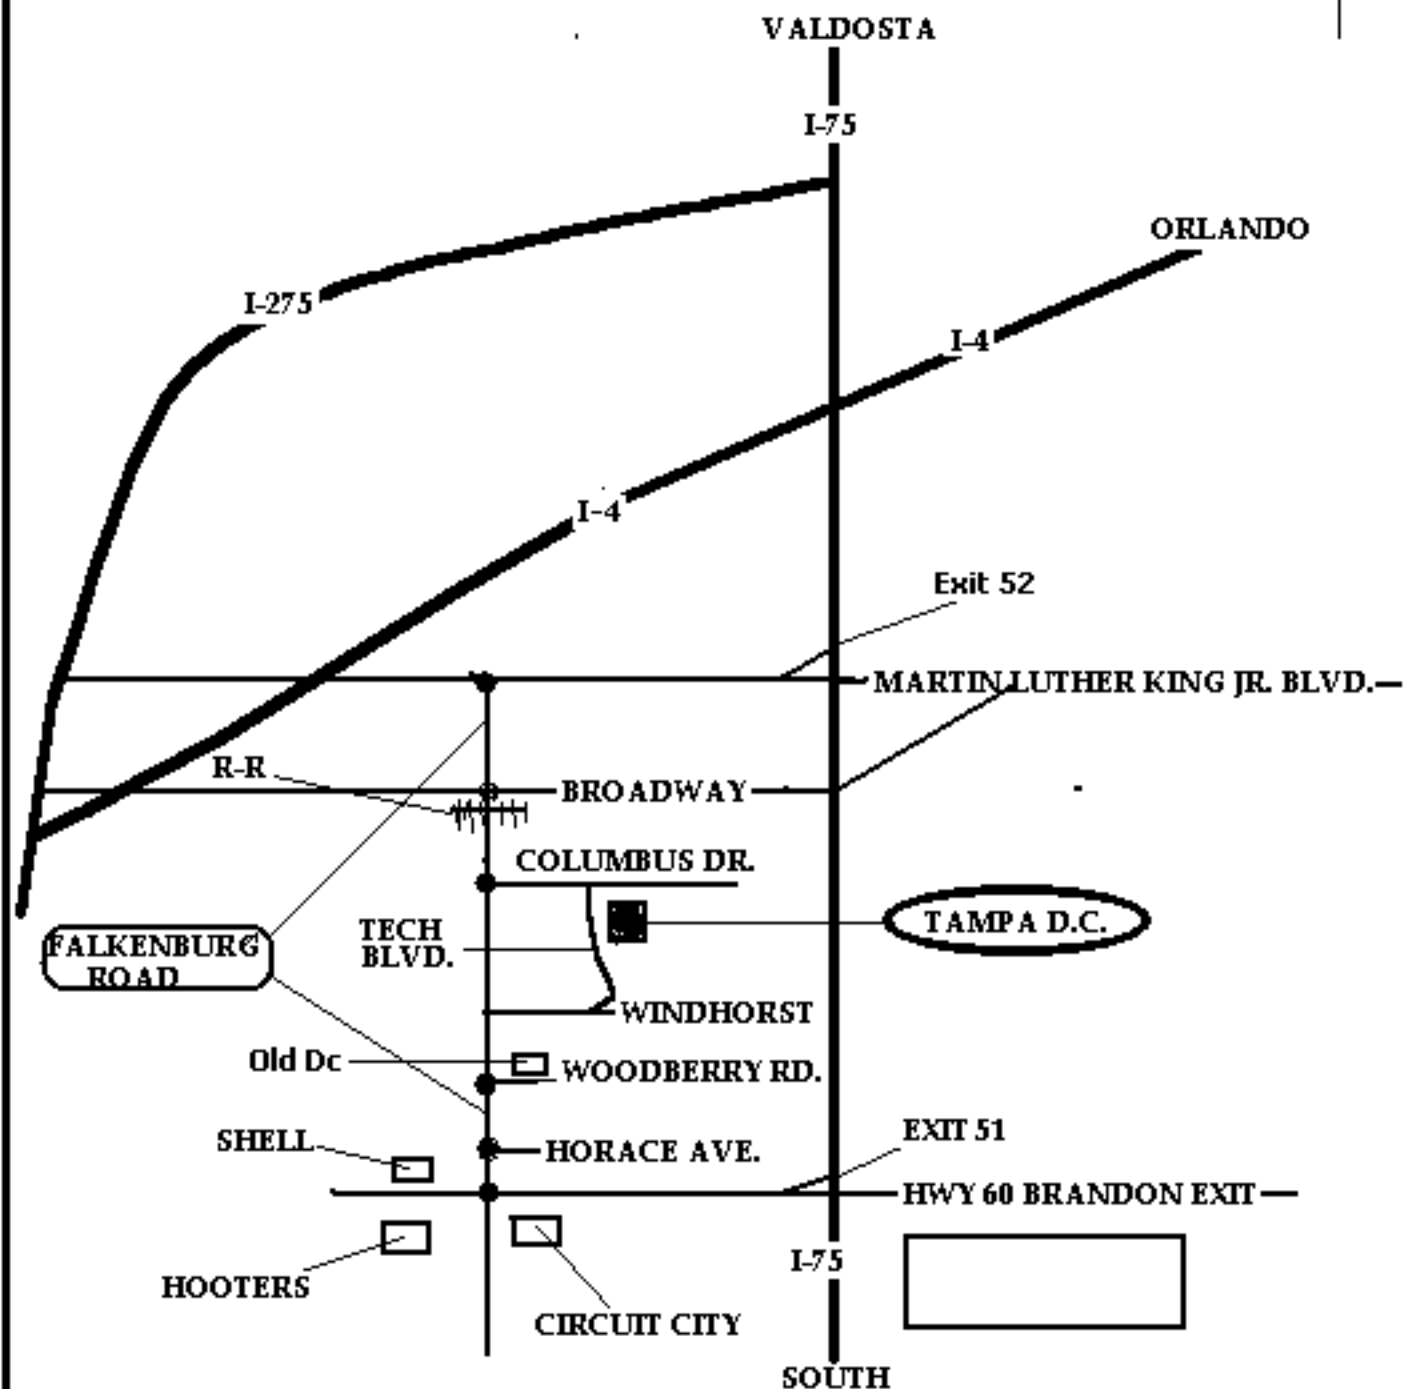

PERRY TRAFFIC CENTER

TAMPA, FL D.C.
1425 TECH BLVD. 813-740-3140
TAMPA, FL 33619- 1-800-788-0645

LOCATION:

DATE: 1/24/2001

LSS: 3618

Bin Notes: ALL TRUCKS NEED TO ENTER AND EXIT THRU
WINDHORST

Safety Hazards: