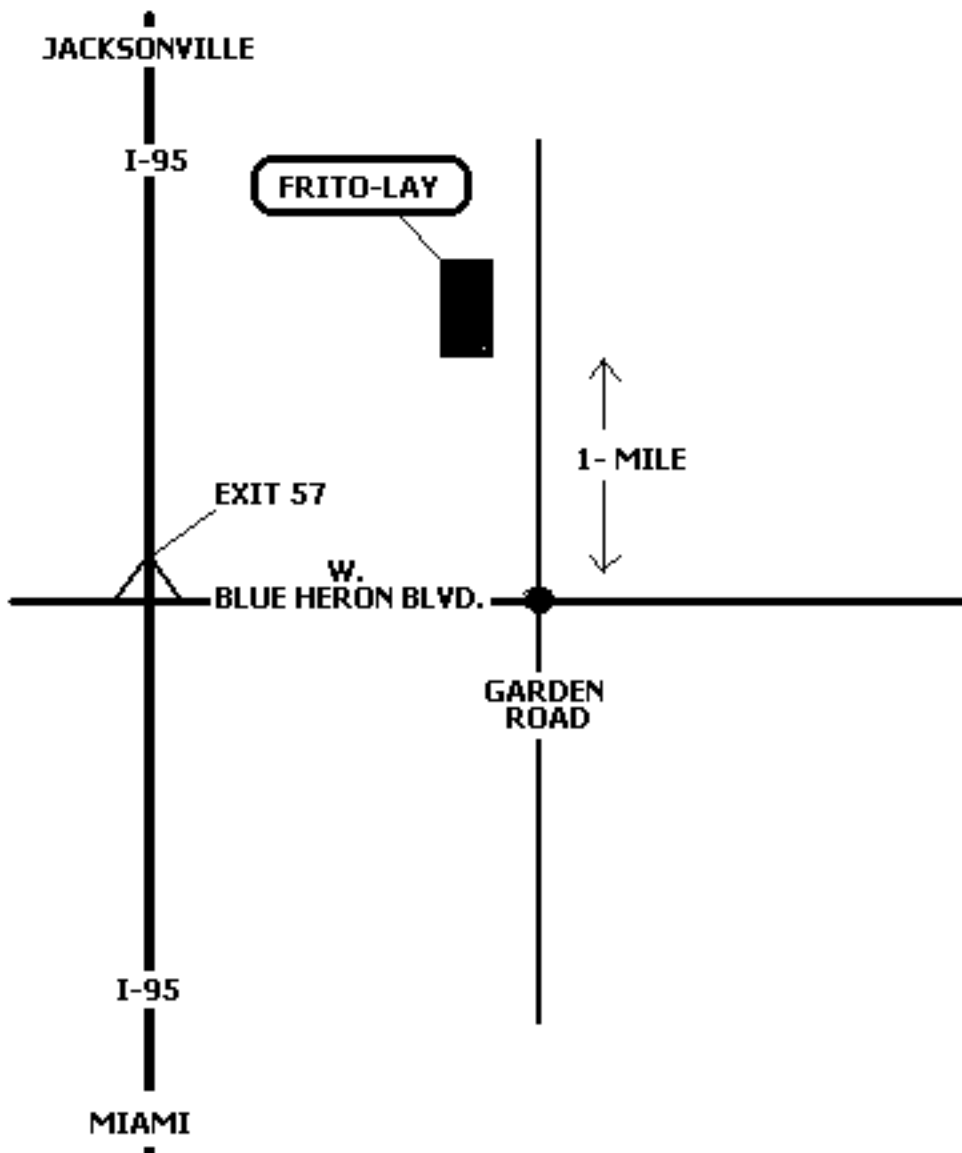

PERRY TRAFFIC CENTER

WEST PALM BEACH ,FLORDIA
(RIVIERA BEACH -- D C)
GARDEN ROAD

LOCATION: RIVIERA BEACH , FLORDIA
PETE DOHERTY 561-863-1552 # 16

DATE: 1/29/01

LSS: 3622

Notes:

Safety Hazards: